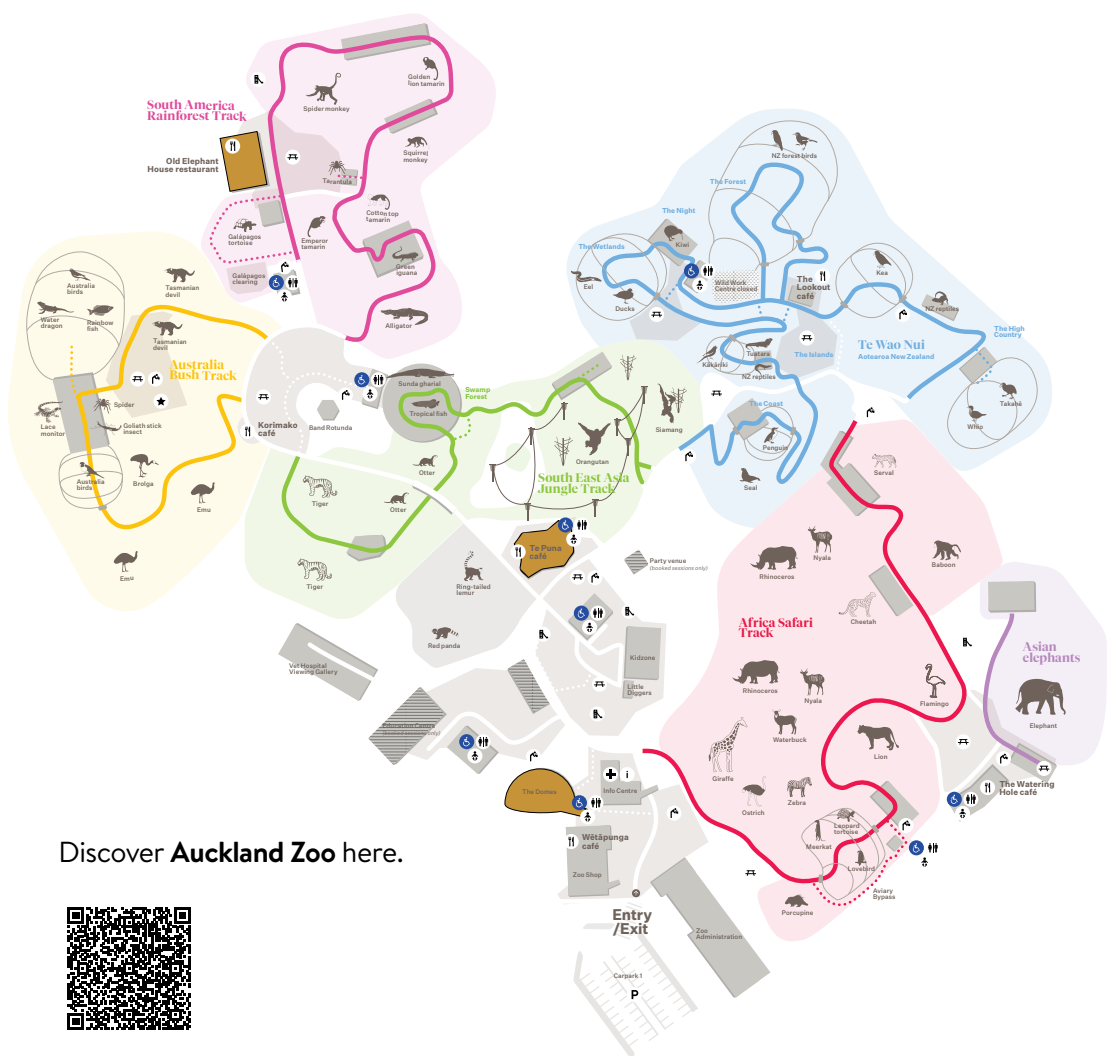

AUCKLAND ZOO | TE WHARE KARAREHE O TĀMAKI MAKĀURAU

AUCKLAND
CONVENTIONS
venues & events

EXPERIENCE A VENUE LIKE NO OTHER

With Aotearoa New Zealand's largest home of native and exotic wildlife as a backdrop, Auckland Zoo's distinctive function spaces make for memorable events, cocktail functions, seated dinners, team building events and more.

All events booked at Auckland Zoo support the important wildlife conservation efforts through Auckland Zoo's Conservation Fund.

FEATURES

- Access to explore the Zoo on the day of your event
- Distinctive and flexible spaces
- Located close to the motorway and Auckland CBD
- Available for day and evening bookings
- On-site parking available
- Award winning catering providers

Discover **Auckland Zoo** here.

Old Elephant House

The Domes

The Domes

Old Elephant House Courtyard

Te Puna

Cotton Top Tamarin Shelter

Capacity Chart