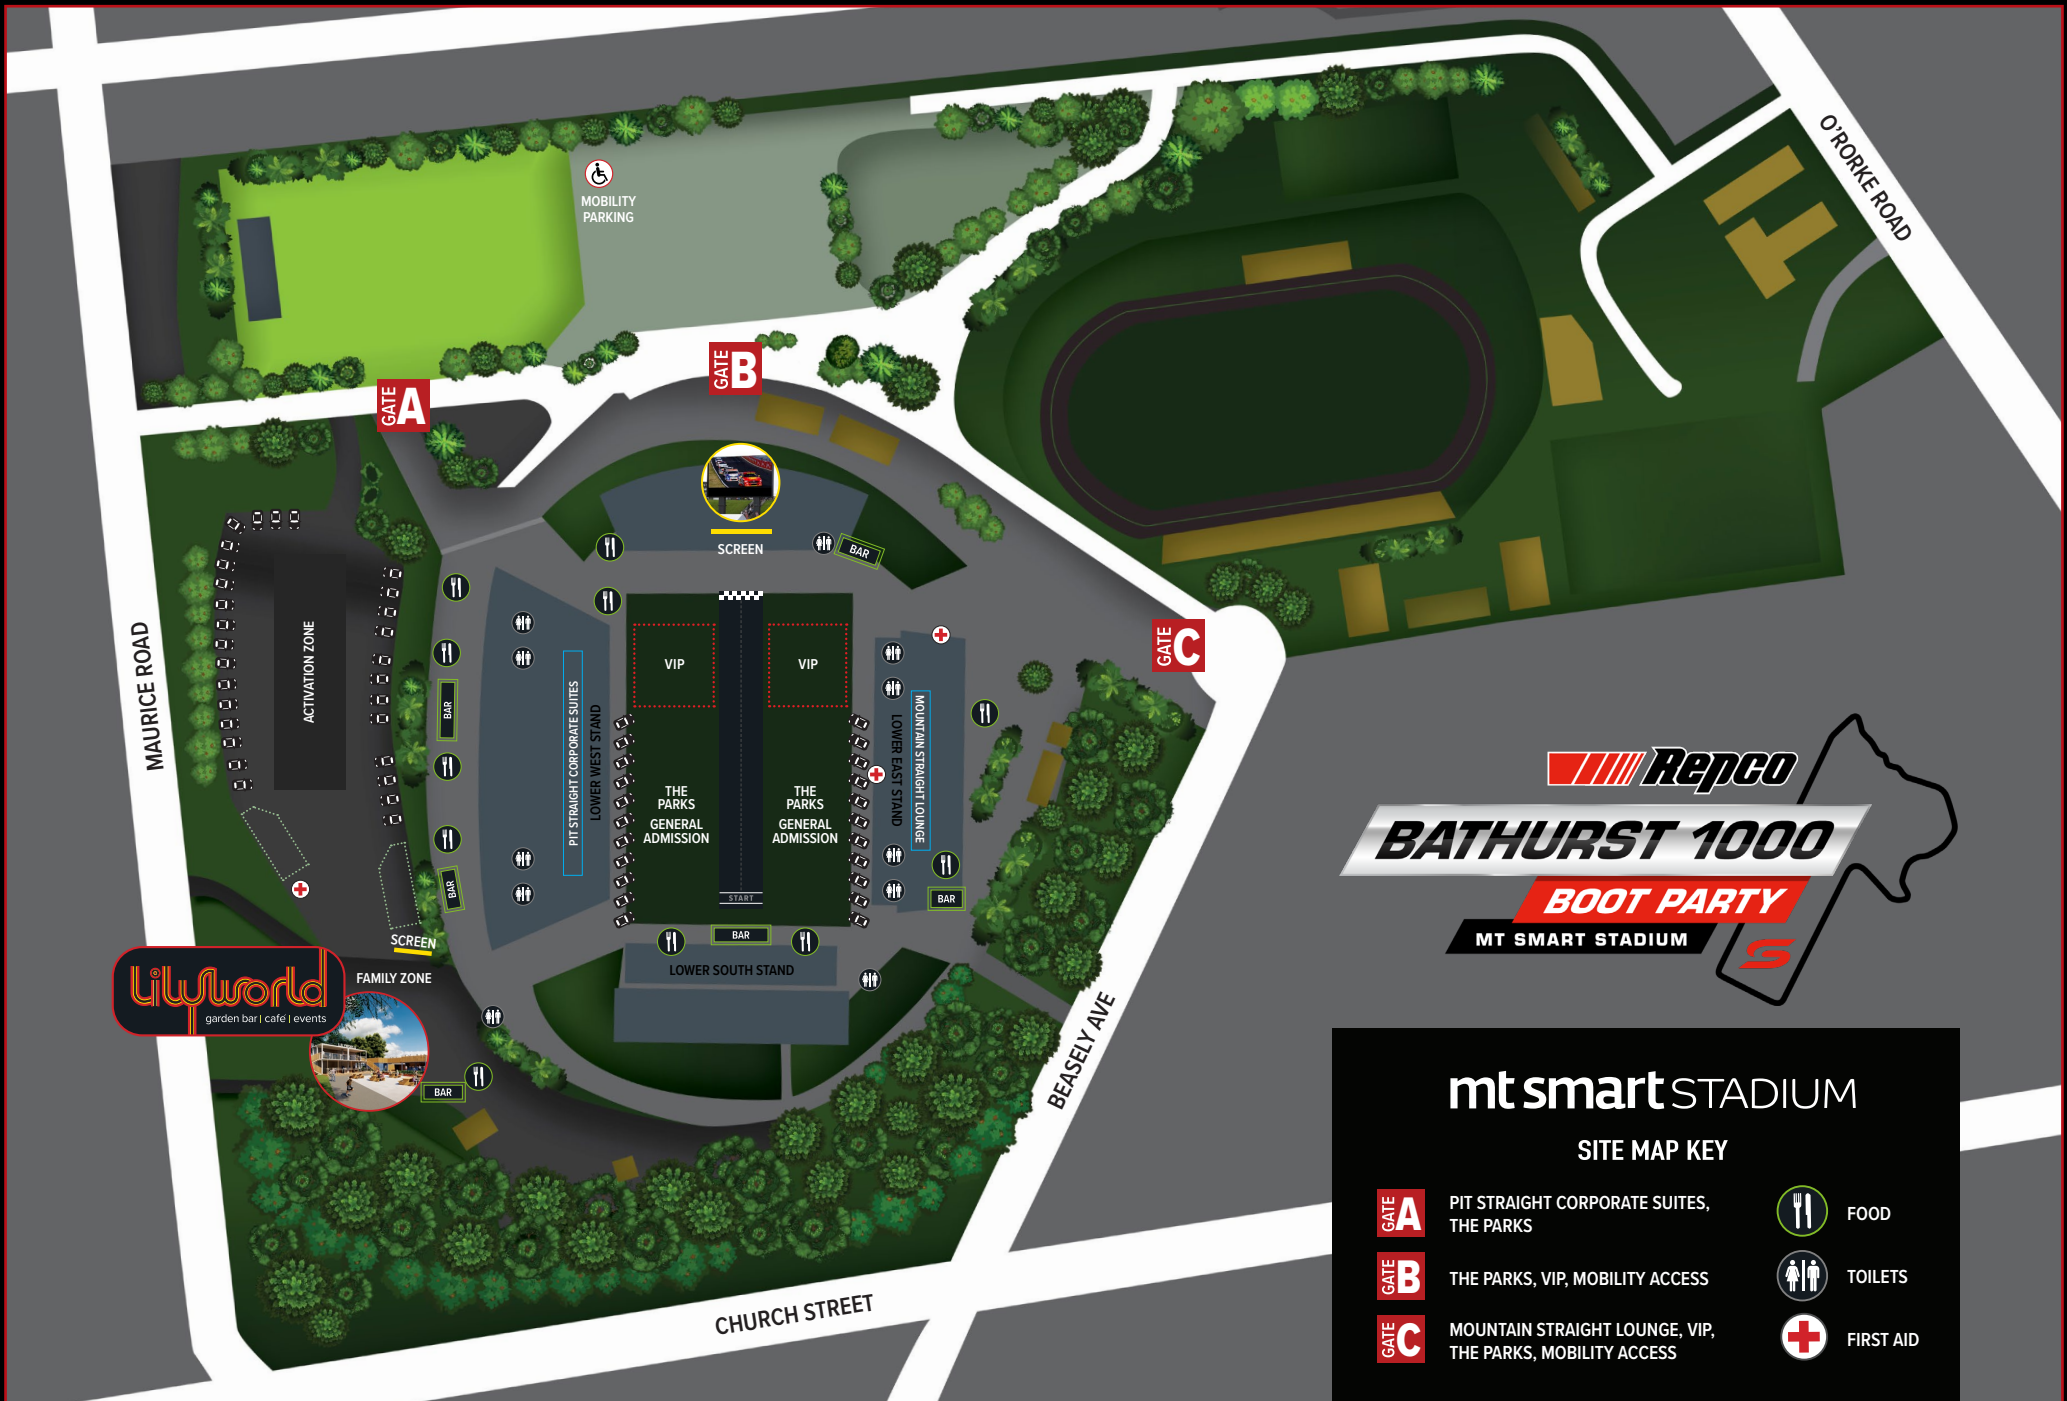

Repco
BATHURST 1000
BOOT PARTY
MT SMART STADIUM

mt smart STADIUM

SITE MAP KEY

- **GATE A** PIT STRAIGHT CORPORATE SUITES, THE PARKS
- **GATE B** THE PARKS, VIP, MOBILITY ACCESS
- **GATE C** MOUNTAIN STRAIGHT LOUNGE, VIP, THE PARKS, MOBILITY ACCESS
- FOOD
- TOILETS
- FIRST AID