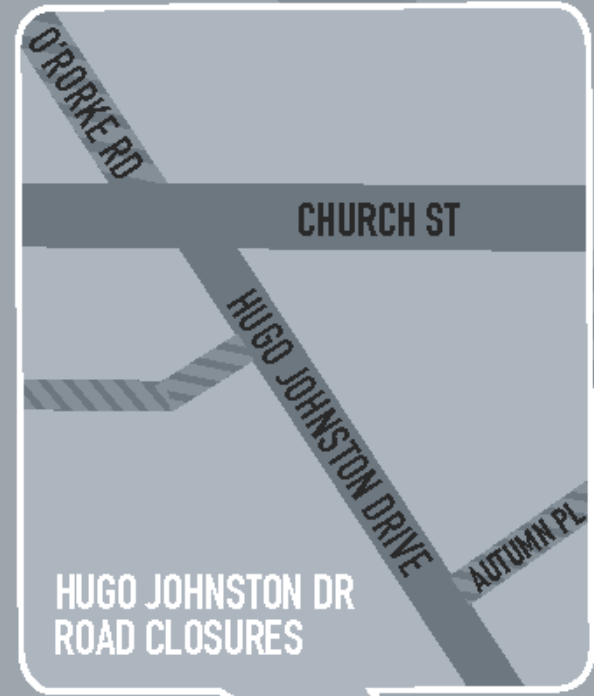

Red Hot Chili Peppers & Post Malone | mtsmartSTADIUM

TO TAXIS
DEPARTING
STATION RD

TO TRAIN STATION
(STATION RD)

O'Rorke Road
Entrance

CITY BUSES
ARRIVING/
DEPARTING
O'RORKE RD

YOUR GATE ENTRANCE

- GATE A** WEST STAND & CORPORATE SUITES
- GATE B** MOBILITY ACCESS
- GATE C** UPPER & LOWER EAST STAND
- GATE D** LOWER SOUTH STAND
- GATE E** UPPER SOUTH STAND
- GATE F** FIELD

AMENITIES

-  BAG CHECK
-  TOILETS
-  MERCH STAND
-  FOOD & DRINK
-  BOX OFFICE
-  WATER
-  FIRST AID
-  CROWD CARE

ROAD CLOSURE