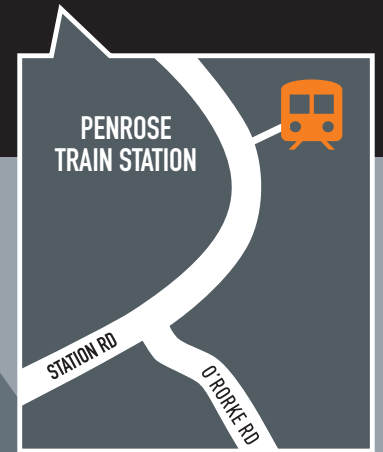

Manu Samoa v Tonga | 10 July

YOUR GATE ENTRANCE

- GATE B** MOBILITY ACCESS
- GATE C** UPPER & LOWER EAST STAND
VIP LOUNGE
MOBILITY ACCESS

AMENITIES

- TOILETS
- MERCH STAND
- FOOD & DRINK
- BOX OFFICE
- WATER
- FIRST AID