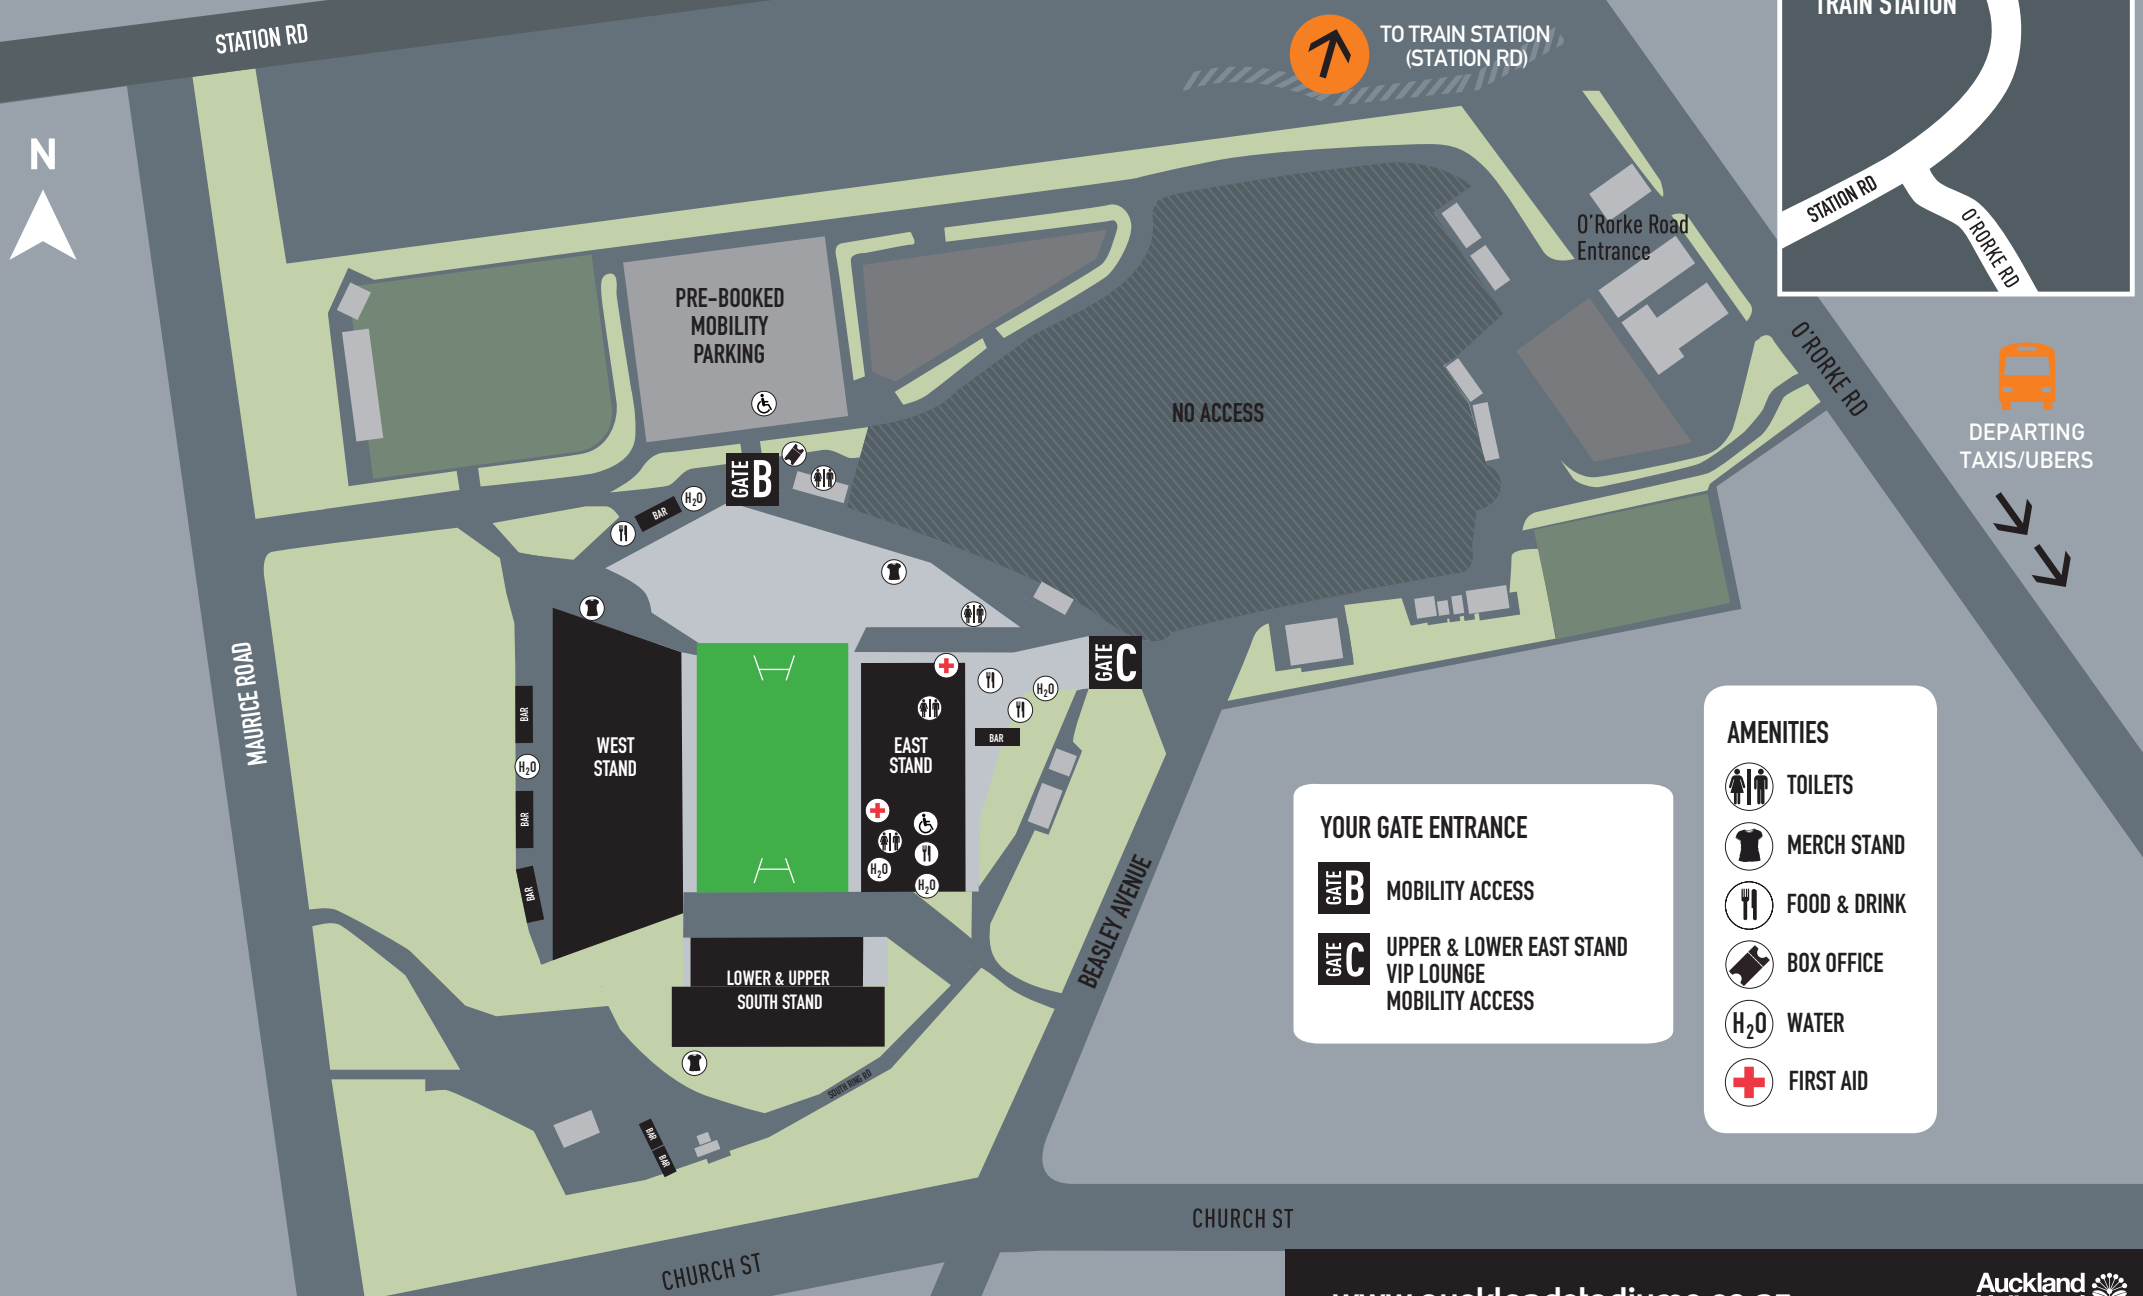

Manu Samoa v Tonga | 10 July

YOUR GATE ENTRANCE

- GATE B** MOBILITY ACCESS
- GATE C** UPPER & LOWER EAST STAND
VIP LOUNGE
MOBILITY ACCESS

AMENITIES

- TOILETS
- MERCH STAND
- FOOD & DRINK
- BOX OFFICE
- WATER
- FIRST AID