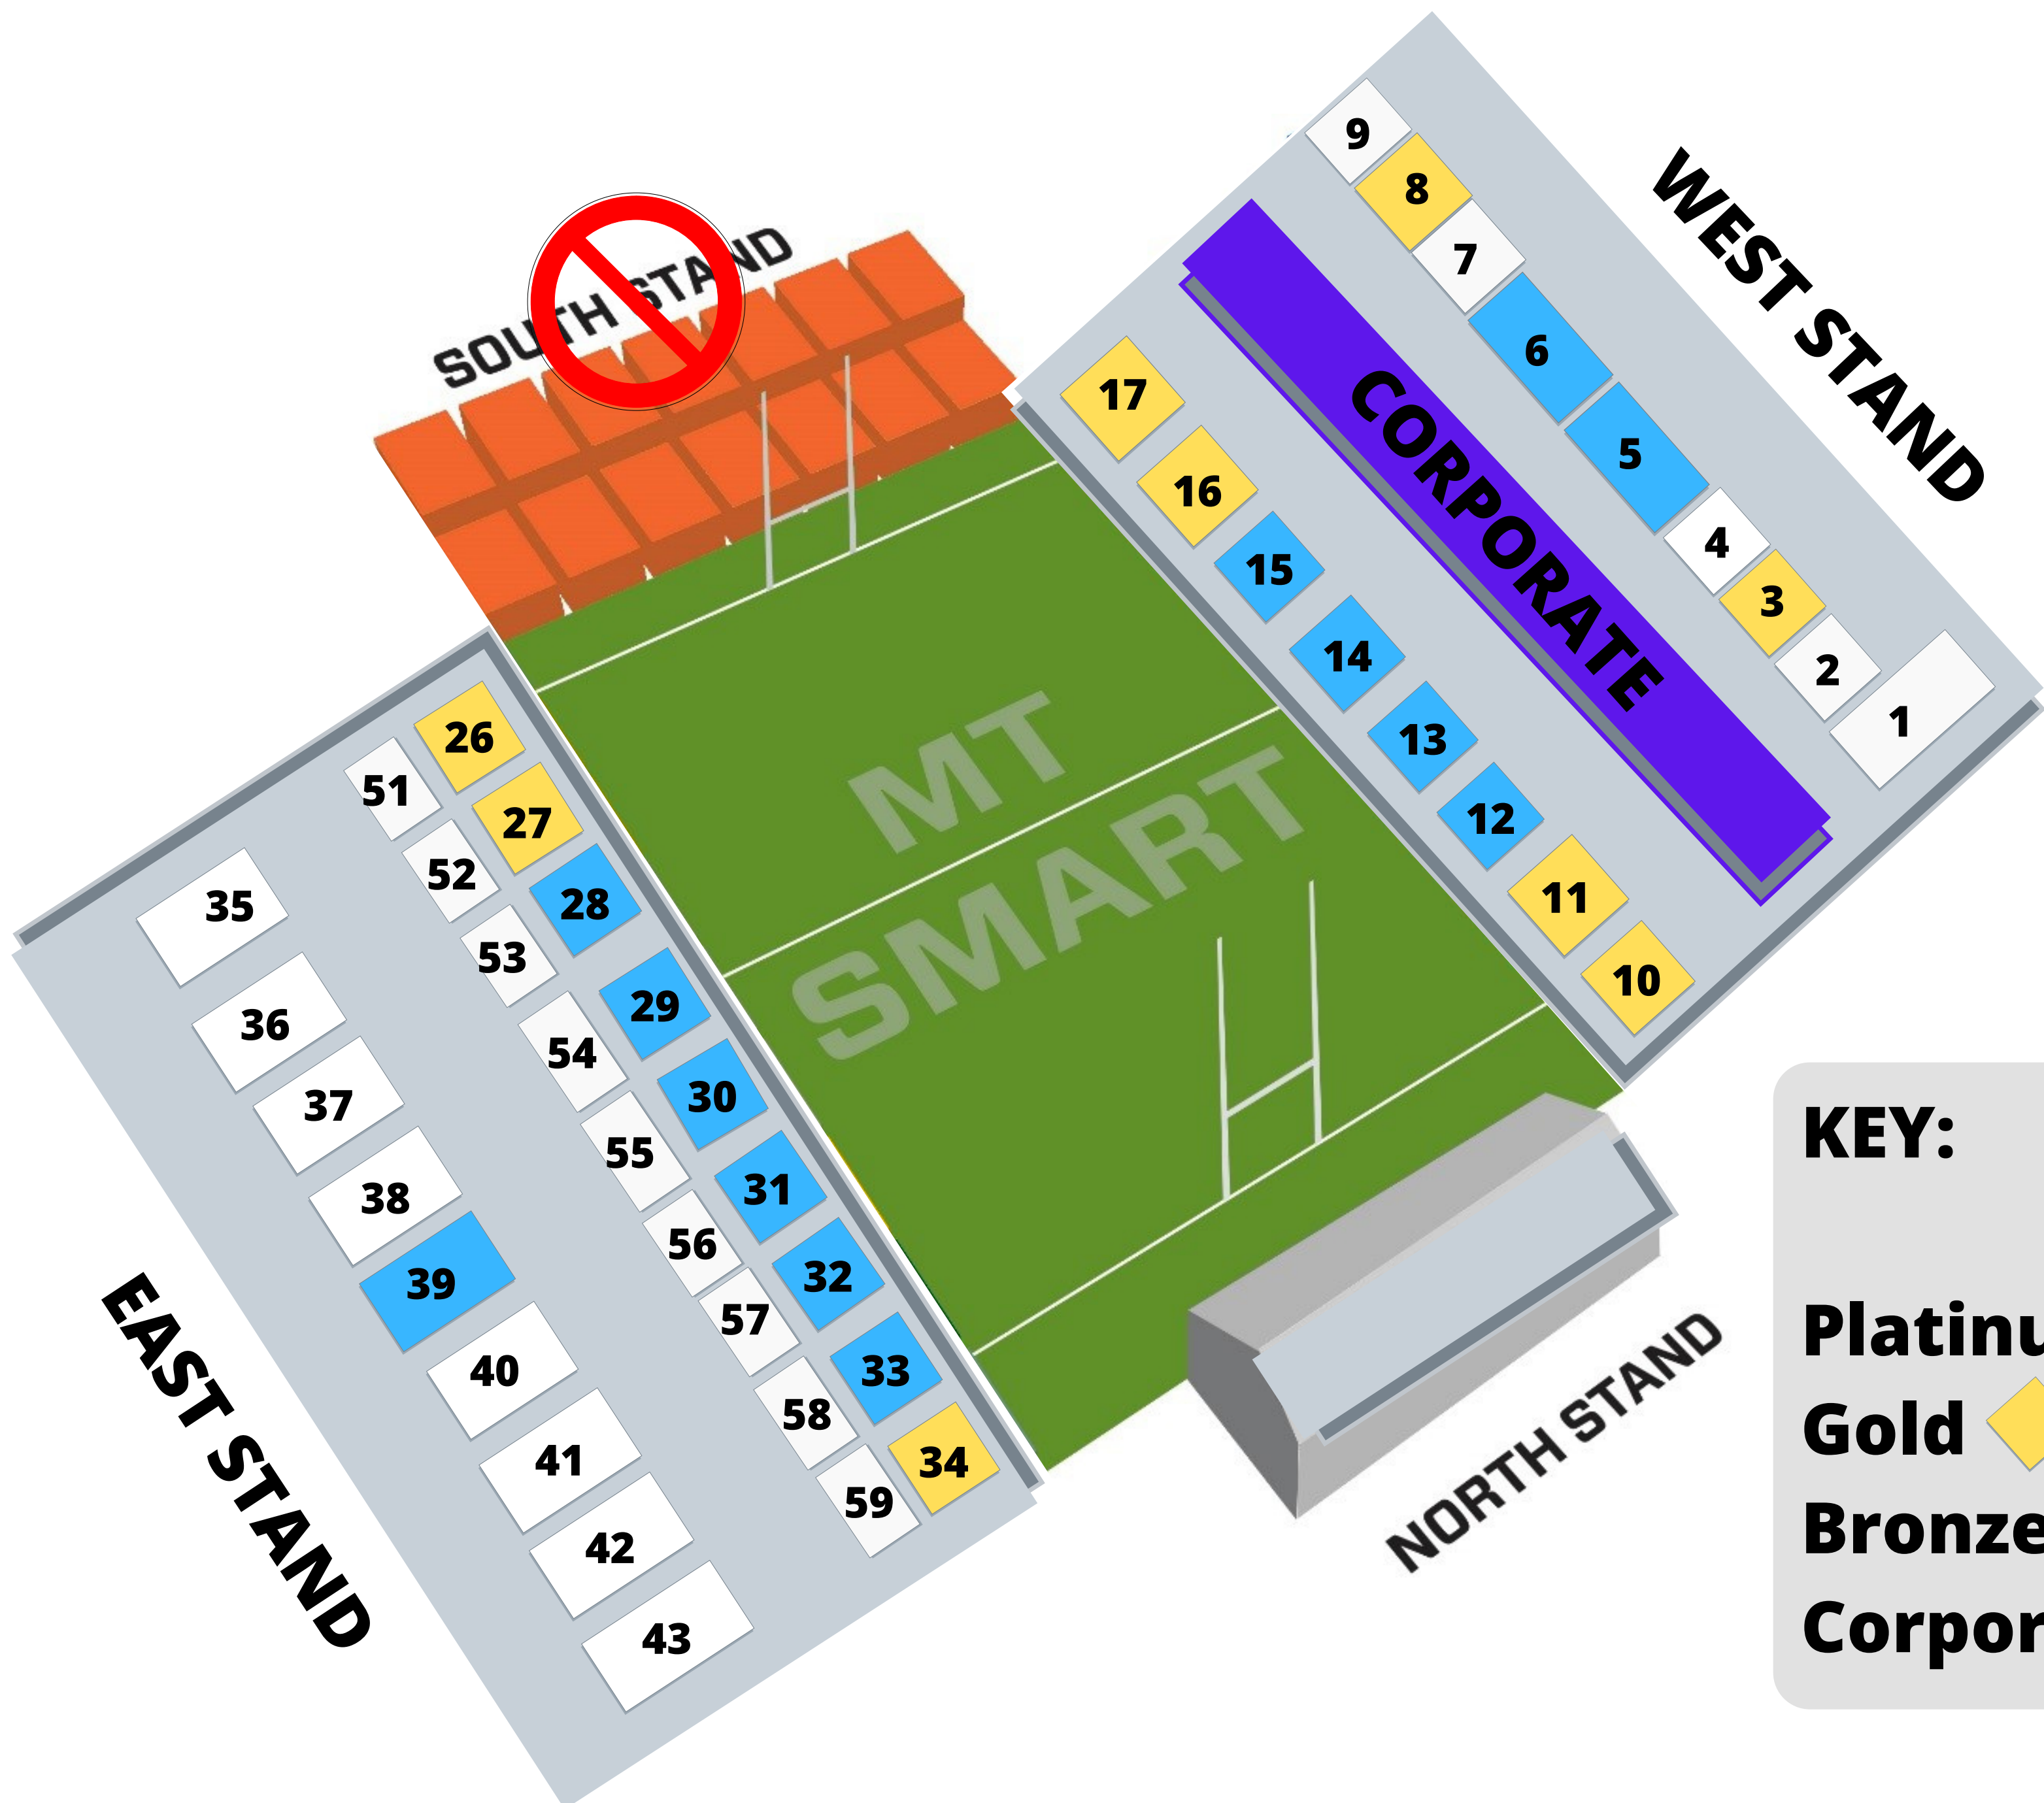

AMENITIES:

- toilets
- food & drink
- water
- first aid
- Box Office (Gate B)

KEY:

- Platinum ◆
- Gold ◆
- Bronze - GA ◆
- Corporate ◆