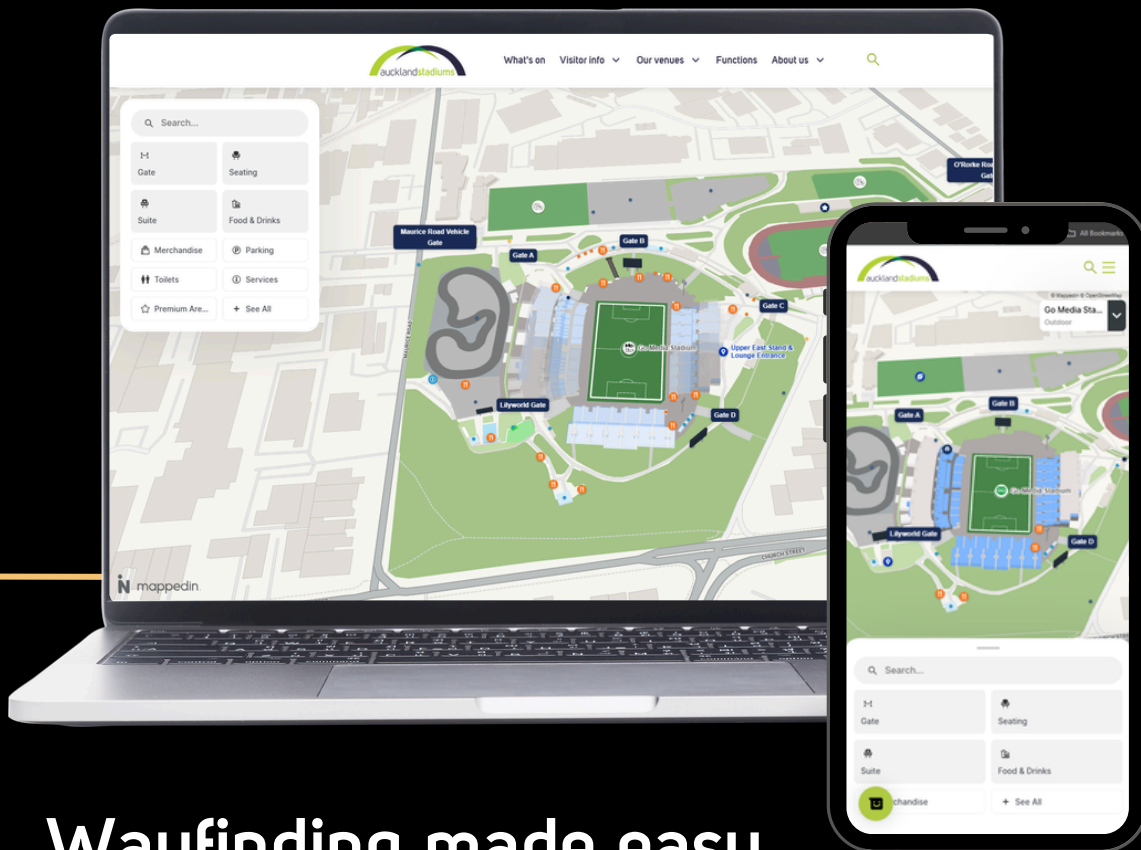

MOBILITY

MOBILITY PARKING

Onsite mobility parking is now available.

EMAIL US

To book mobility parking, please email info@aucklandstadiums.co.nz.

ON SITE ASSISTANCE

Need a helping hand? Look out for pink & blue high vis vests.

Be sure to approach them and if you need assistance.

PLAN YOUR JOURNEY

Use our interactive map

Wayfinding made easy

- ✓ Easily find your seat
- ✓ Key transport info included
- ✓ Step-by-step navigation
- ✓ Accessible journey planner
- ✓ Find bars, food and toilets
- ✓ Find corporate spaces, car parks, water stations and more

STADIUM MAP