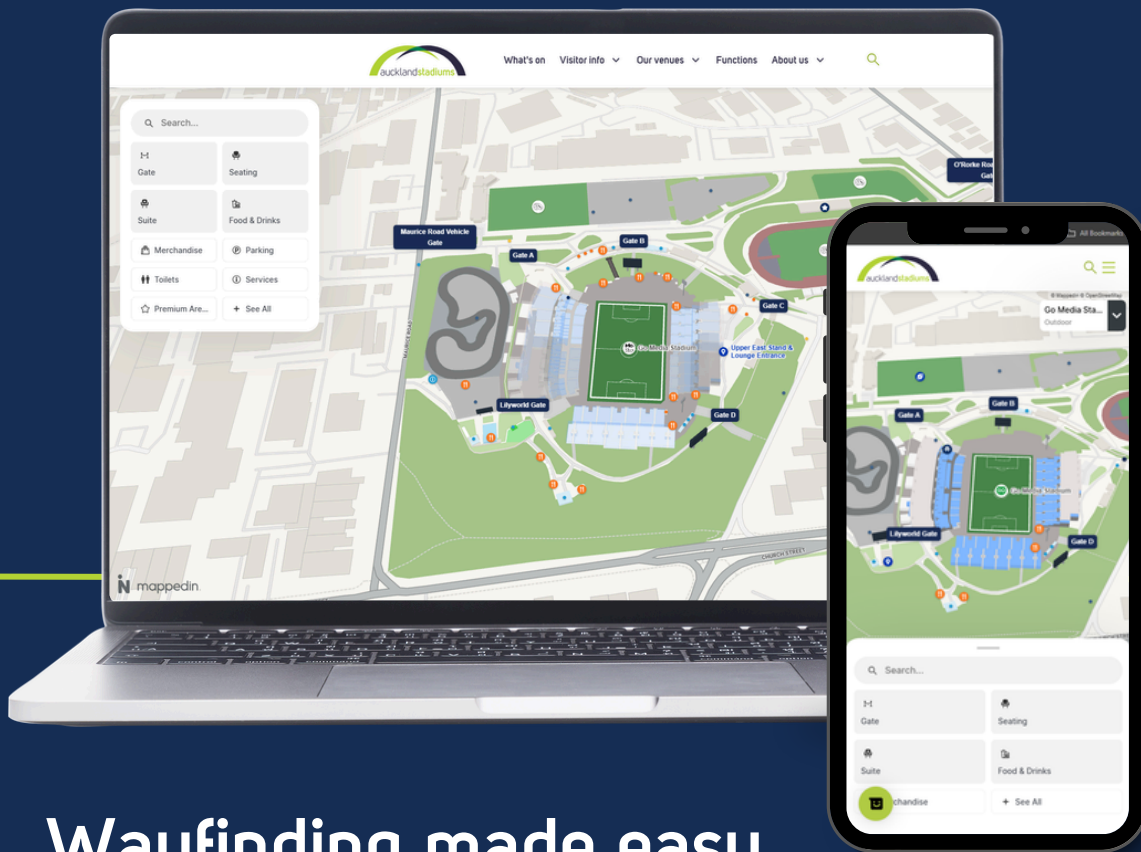

### TICKET BOX OFFICE

Located at Gate B.

Open from 6pm.

CASHLESS\*

Please report all ticket issues on the day to the box office.

## LEAVING THE VENUE

HEAD TO LILYWORLD BEFORE AND AFTER THE GAME

Entry gate located in the between the South & West Stand

# PLAN YOUR VISIT

## Use our interactive map