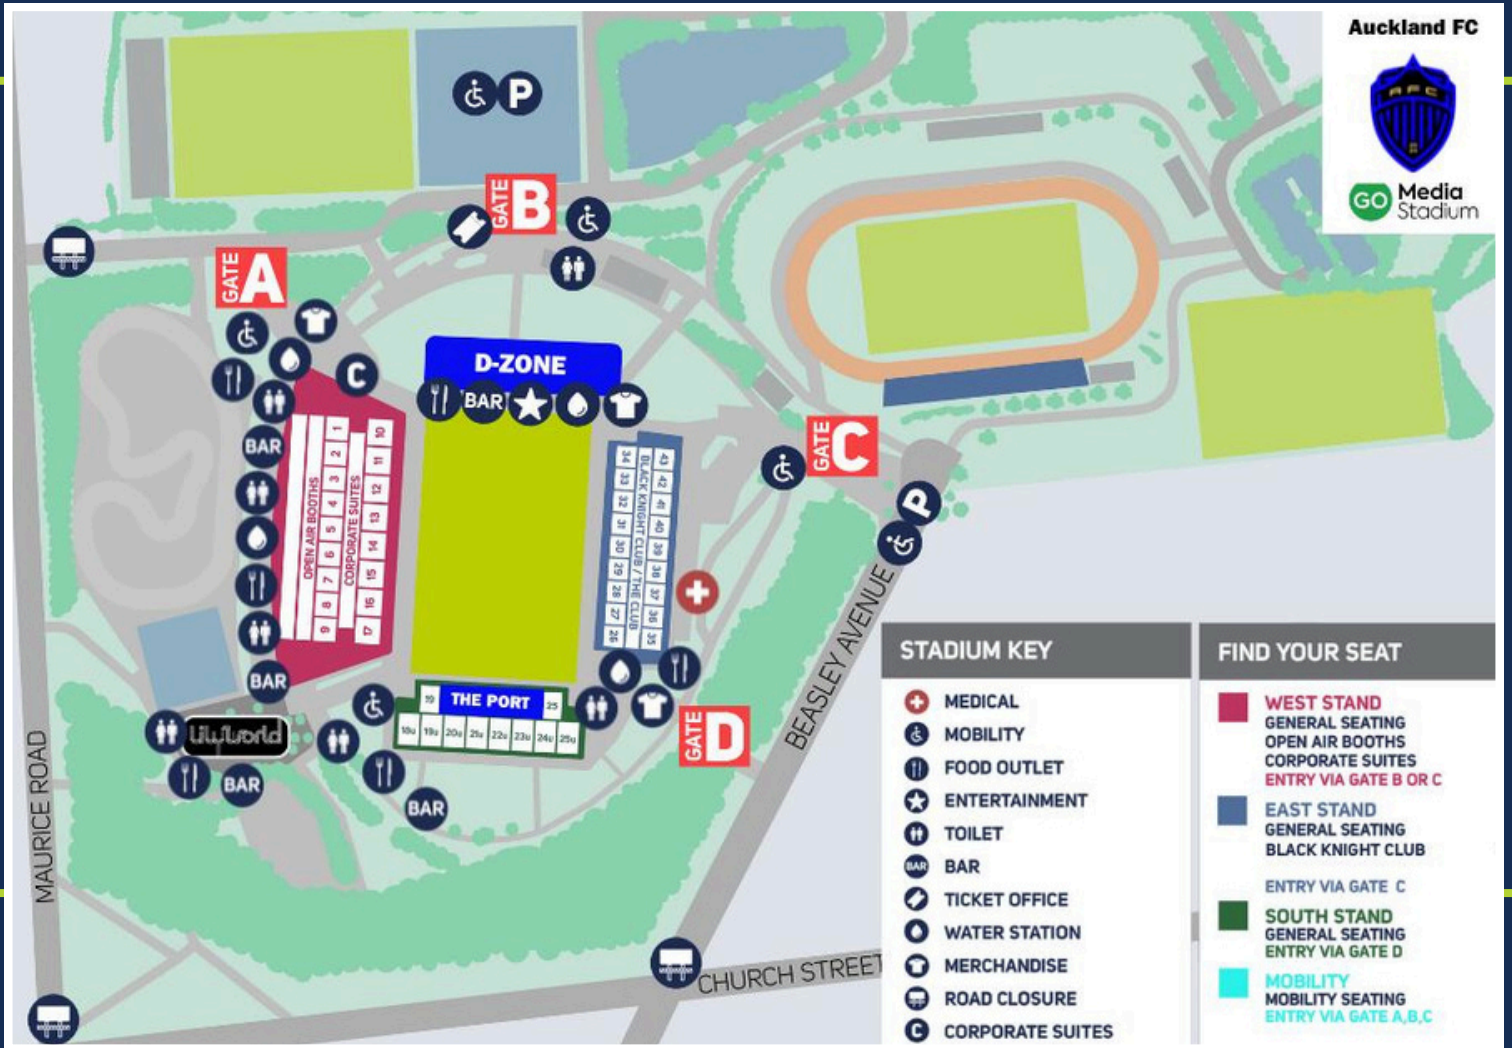

### ROAD CLOSURES

**Beasley Avenue** – closed from 3pm – 8pm  
**Maurice Road** – closed from 3pm – 8pm  
**O'Rorke Road** – closed from 5pm – 8pm

### PARKING RESTRICTIONS

**Beasley Ave:** No stopping from 1:30pm – 8pm  
**Maurice Road:** No stopping from 1:30pm – 8pm  
**O'Rorke Road:** No stopping from 1:30pm – 8pm  
**Station Road:** Closed from 1:30pm – 8pm

## LEAVING THE VENUE

**HEAD TO LILYWORLD BEFORE AND AFTER THE GAME**

Entry gate located in the between the South & West Stand  
(scheduled last bus at 11pm\*)

# VENUE MAP