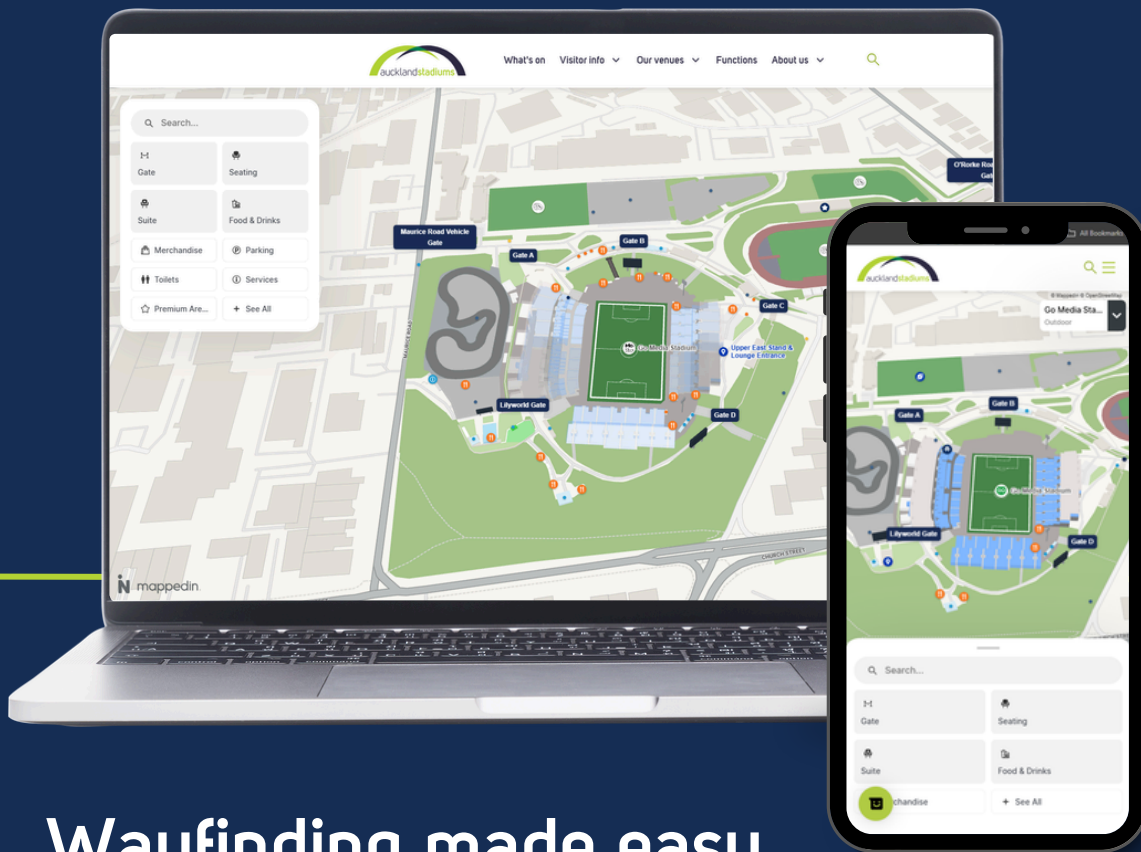

ROADS & PARKING

In the interest of safety, there will be road restrictions in place for this event:

ROAD CLOSURES

Beasley Avenue – closed from 3pm – 8pm
Maurice Road – closed from 3pm – 8pm
O'Rorke Road – not closed. Speed control and "stop/go" in place from 3pm-8pm

PARKING RESTRICTIONS

Beasley Avenue, Maurice, O'Rorke & Station Roads (1.30pm – 8pm)

LEAVING THE VENUE

HEAD TO LILYWORLD BEFORE AND AFTER THE GAME

Entry gate Located in the corner between the south & west stands

(Open from 11am - FREE ENTRY & NO BOOKINGS)

PLAN YOUR JOURNEY

Use our interactive map

Wayfinding made easy

- ✓ Easily find your seat
- ✓ Key transport info included
- ✓ Step-by-step navigation
- ✓ Accessible journey planner
- ✓ Find bars, food and toilets
- ✓ Find corporate spaces, car parks, water stations and more

STADIUM MAP