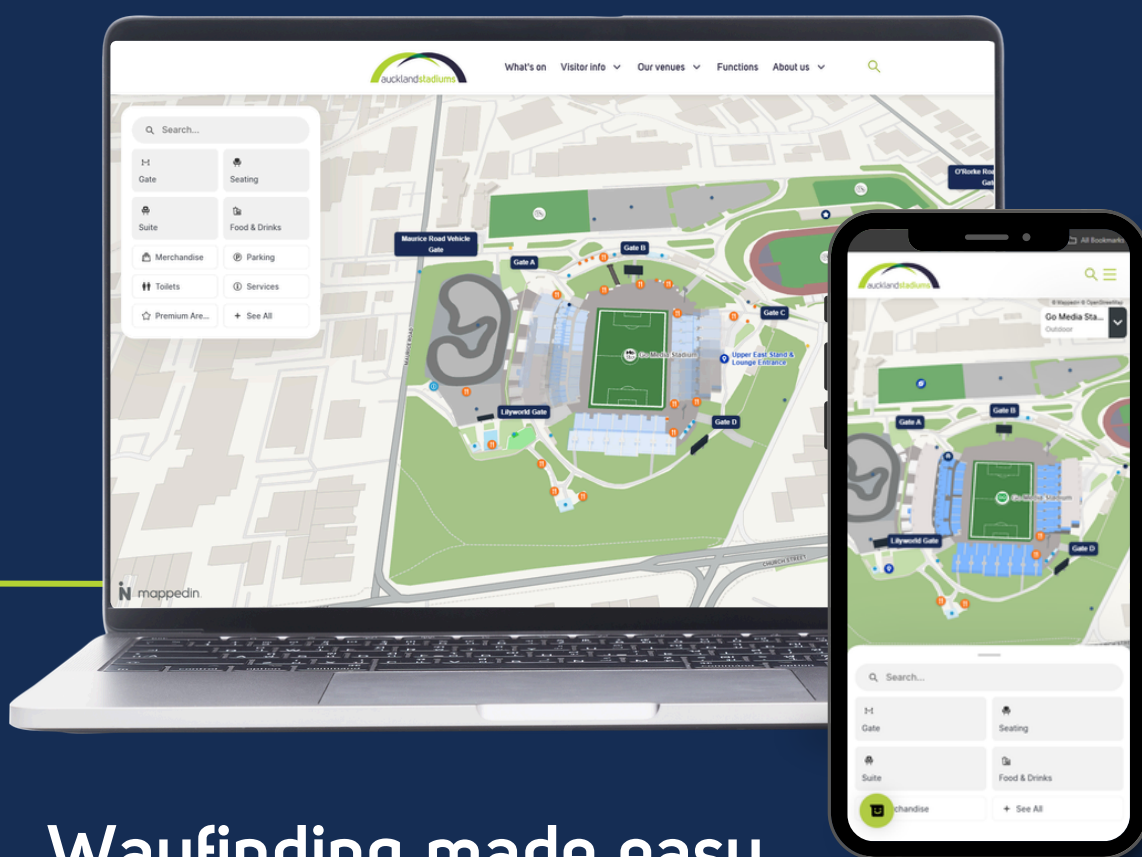

ROADS & PARKING

In the interest of safety, there will be road restrictions in place for this event:

ROAD CLOSURES

Beasley Avenue – closed from 1pm – 6pm
Maurice Road – closed from 3pm – 6pm
O'Rorke Road – not closed. Speed control and "stop/go" in place from 1pm – 6pm.

PARKING RESTRICTIONS

Beasley Avenue, Maurice, O'Rorke & Station Roads (11:30am – 6pm)

LEAVING THE VENUE

HEAD TO LILYWORLD BEFORE AND AFTER THE GAME

Entry gate Located in the corner between the south & west stands

(Open from 11am - FREE ENTRY & NO BOOKINGS)

PLAN YOUR JOURNEY

Use our interactive map

Wayfinding made easy

- ✓ Easily find your seat
- ✓ Key transport info included
- ✓ Step-by-step navigation
- ✓ Accessible journey planner
- ✓ Find bars, food and toilets
- ✓ Find corporate spaces, car parks, water stations and more

STADIUM MAP