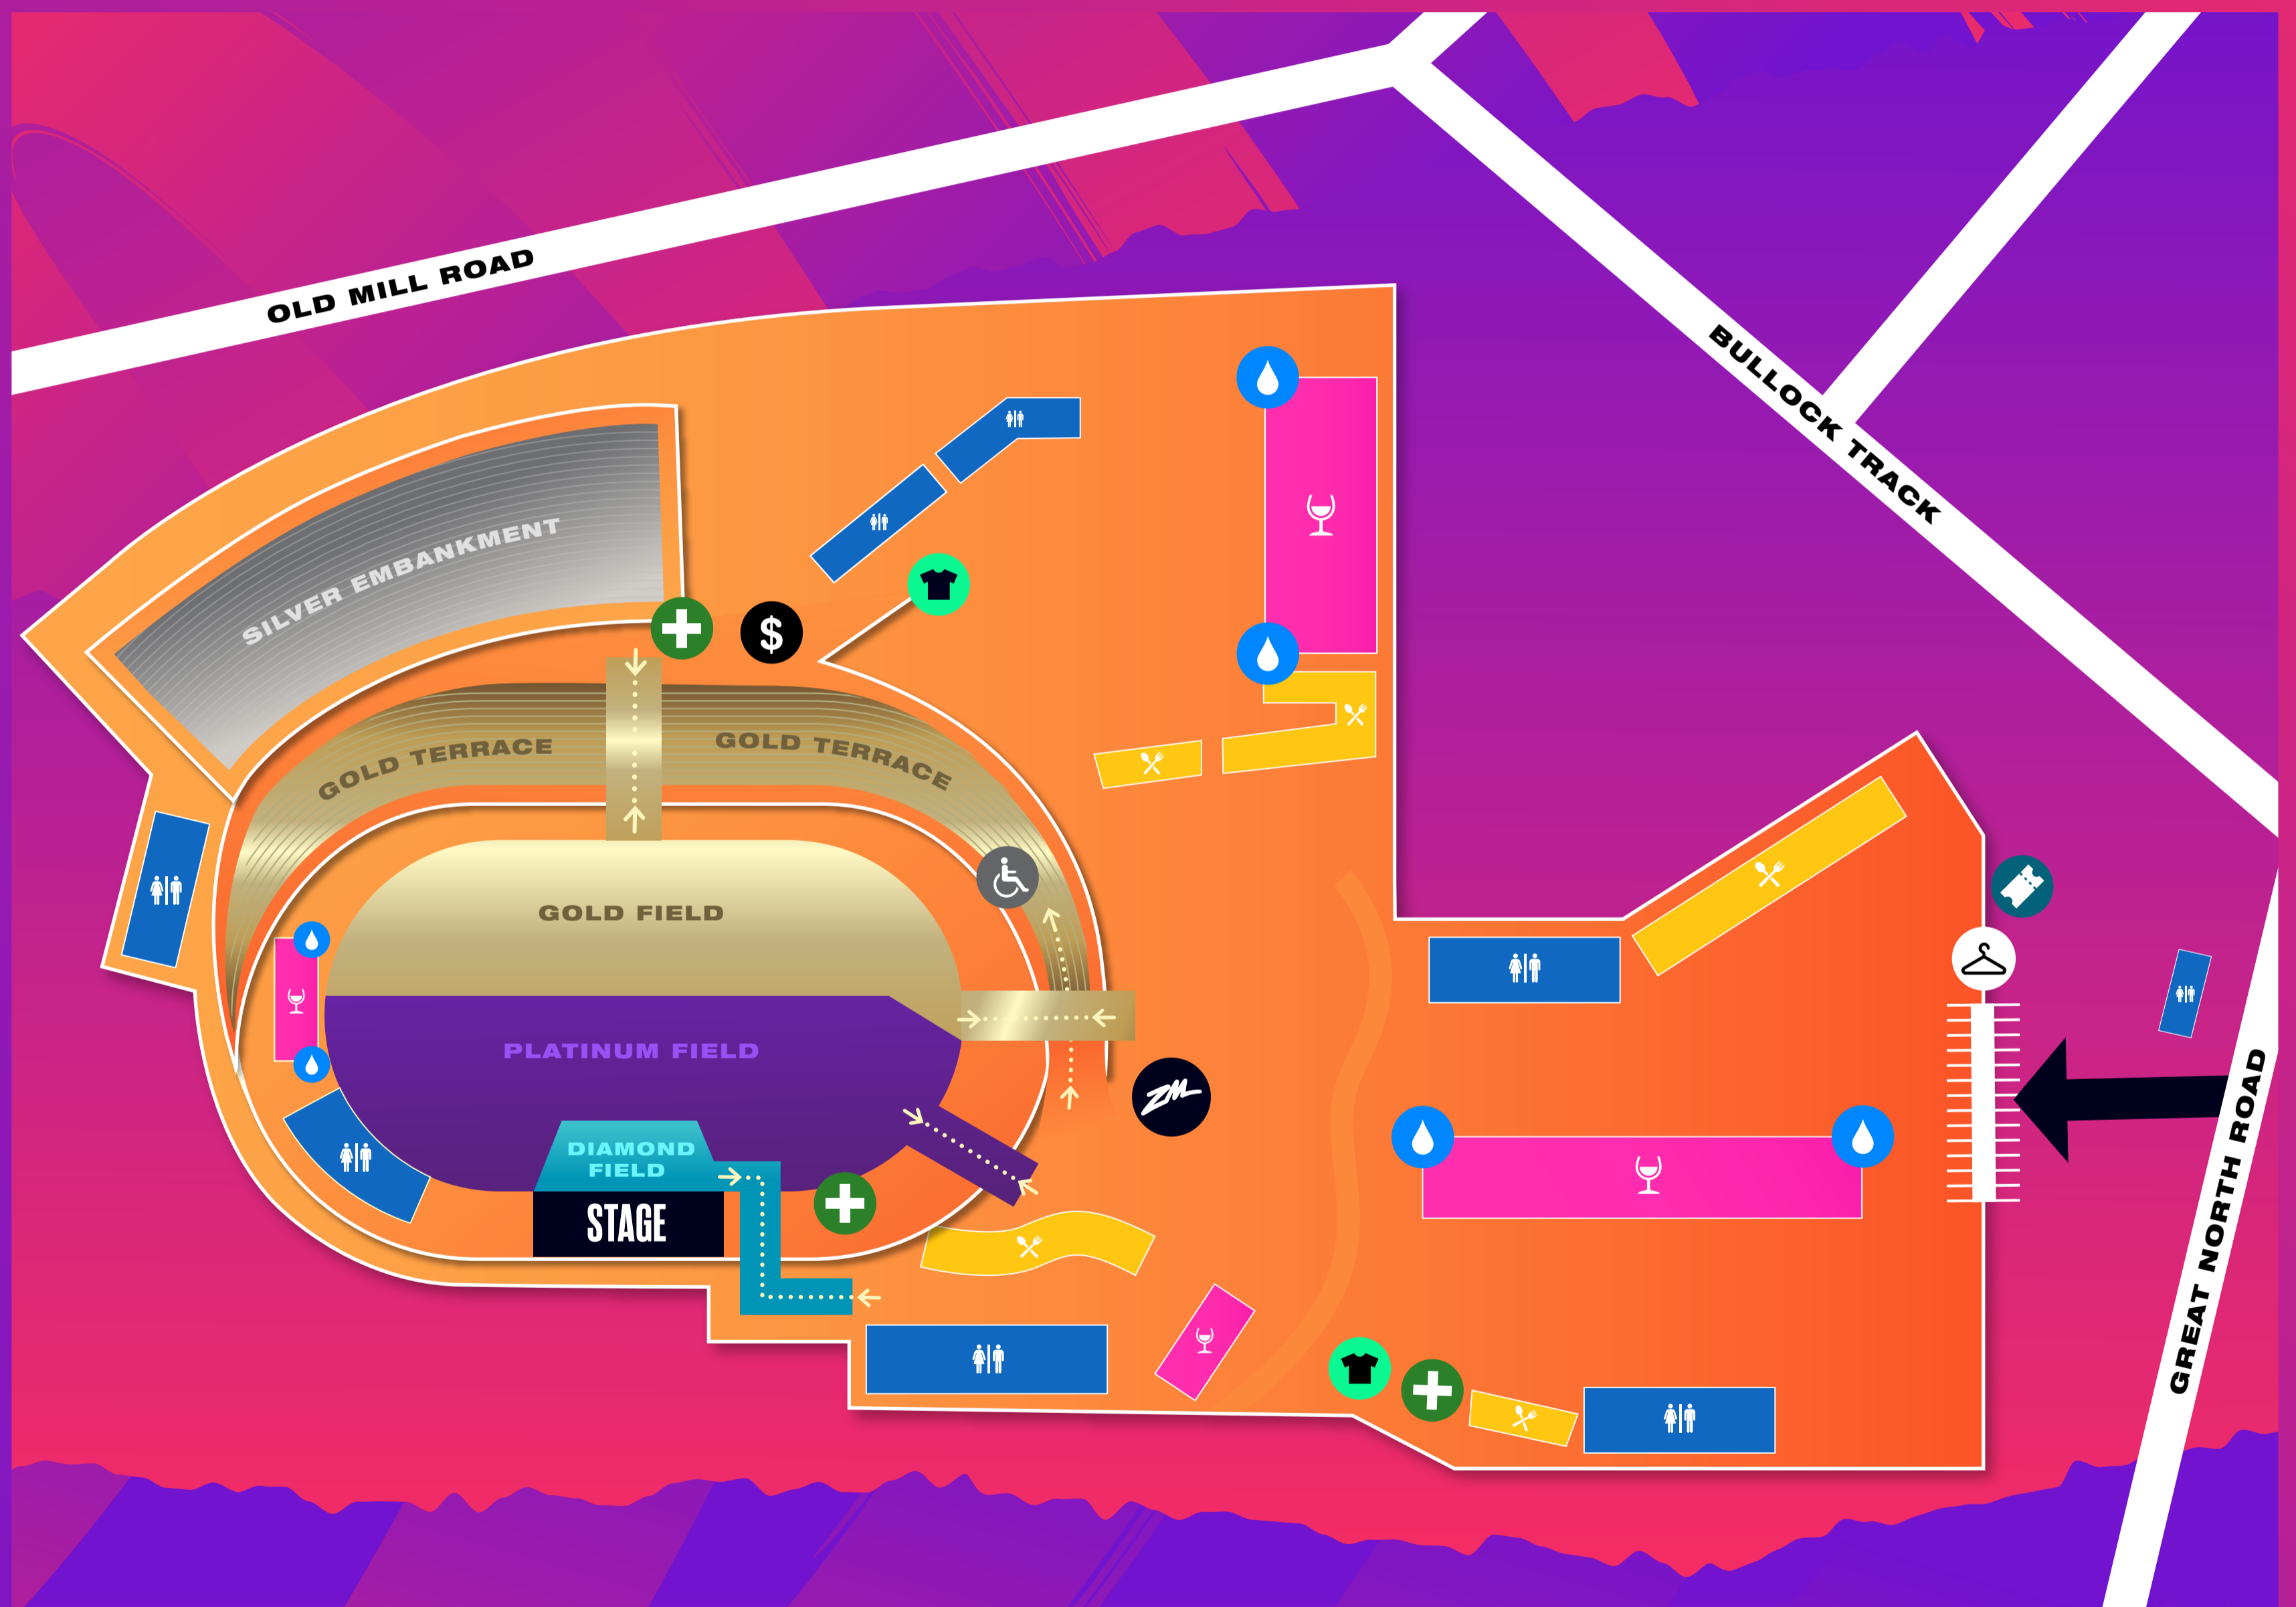

ZM
NEW ZEALAND'S BIGGEST RNB PARTY
friday jams LIVE 2019

WESTERN SPRINGS STADIUM

- | | | | | | |
|------|-----------|---------------|------------|-------------|------------------------|
| BARS | ATM | ZM ACTIVATION | TOILETS | BOX OFFICE | ACCESSIBILITY PLATFORM |
| FOOD | FIRST AID | CLOAK ROOM | FREE WATER | MERCHANDISE | |