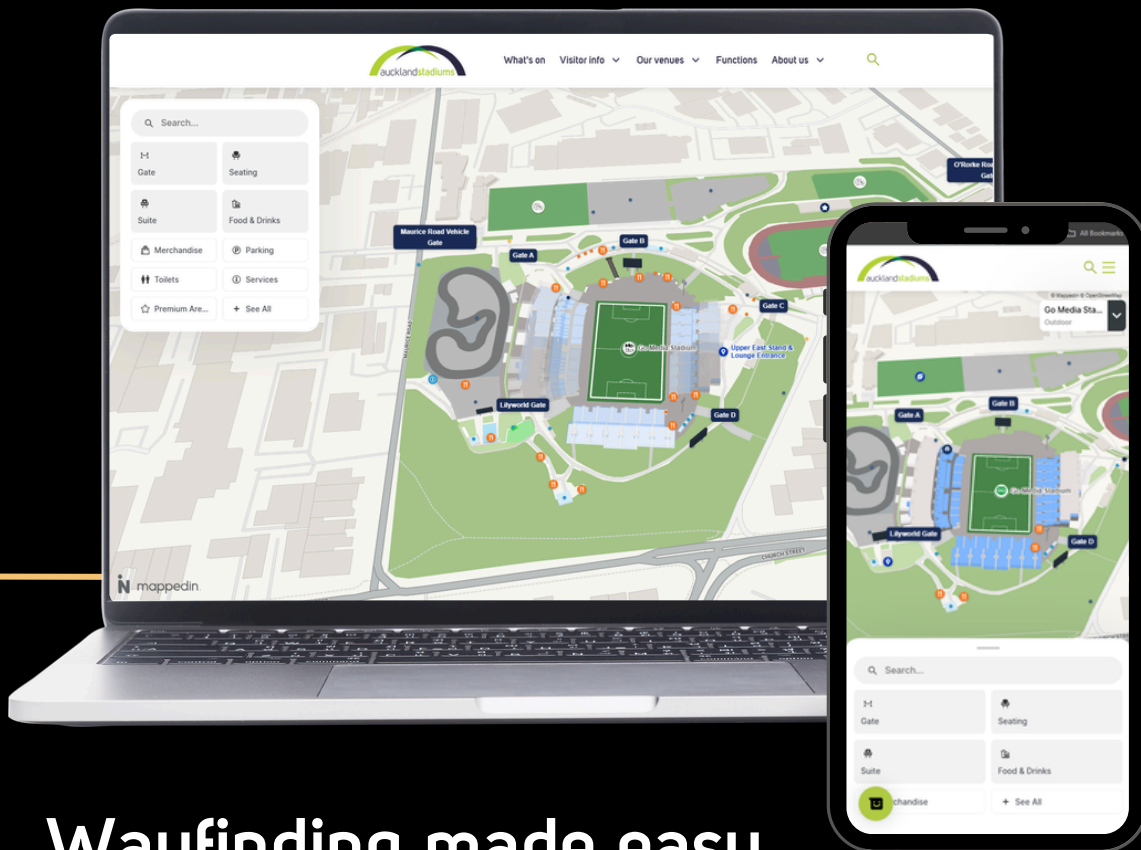

ON SITE ASSISTANCE

Need a helping hand? Look out for pink & blue high vis vests.

Be sure to approach them and if you need assistance.

PLAN YOUR JOURNEY

Use our interactive map

Wayfinding made easy

- ✓ Easily find your seat
- ✓ Key transport info included
- ✓ Step-by-step navigation
- ✓ Accessible journey planner
- ✓ Find bars, food and toilets
- ✓ Find corporate spaces, car parks, water stations and more

STADIUM MAP