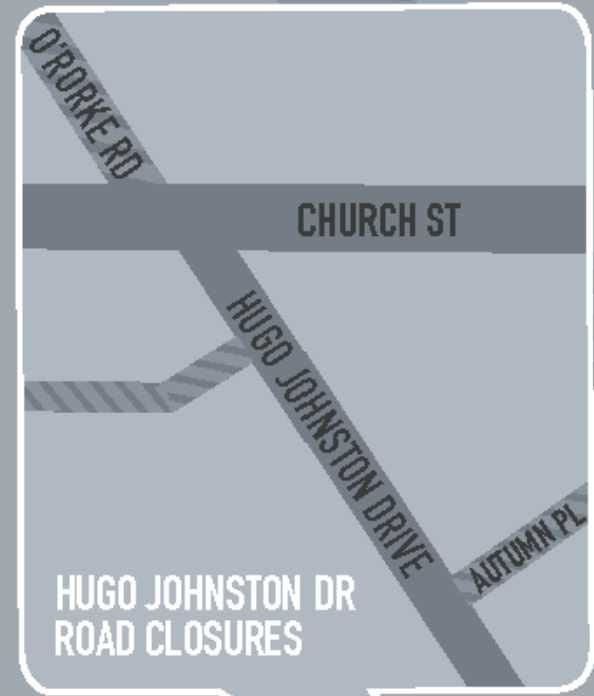

Elton John Farewell Yellow Brick Road Tour | mtsmartSTADIUM

TAXI DEPARTING STATION RD

TO TRAIN STATION (STATION RD)

O'Rorke Road Entrance

CITY BUSES ARRIVING/ DEPARTING O'RORKE RD

YOUR GATE ENTRANCE

- GATE A** WEST STAND & CORPORATE SUITES
- GATE B** MOBILITY ACCESS (PARKING ACCESS VIA O'RORKE RD)
- GATE C** UPPER & LOWER EAST STAND
- GATE D** LOWER SOUTH STAND
- GATE E** UPPER SOUTH STAND
- GATE F** FIELD SEATED

AMENITIES

- BAG CHECK
- TOILETS
- MERCH STAND
- FOOD & DRINK
- BOX OFFICE
- WATER
- FIRST AID
- CROWD CARE

ROAD CLOSURE