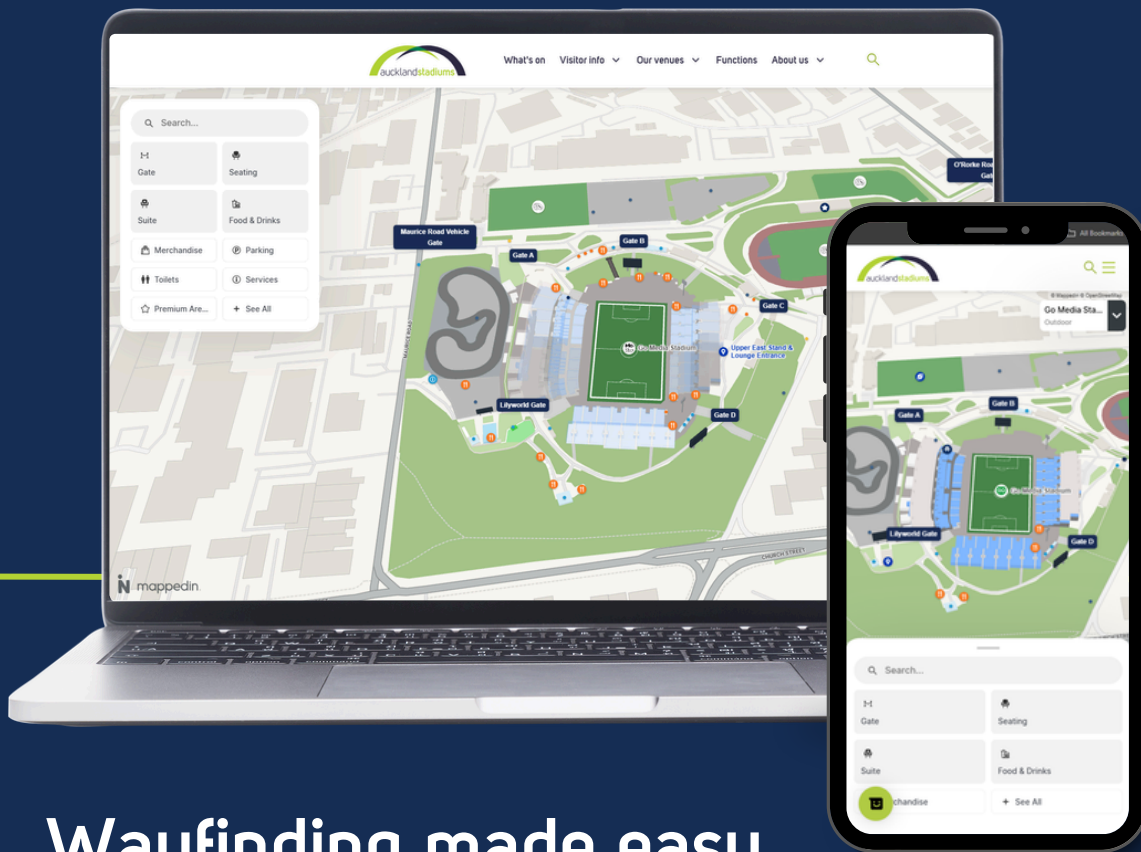

### TICKET BOX OFFICE

Located at Gate B.  
Open from 4pm.  
CASHLESS\*

Please report all ticket issues on the day to the box office.

## LEAVING THE VENUE

HEAD TO LILYWORLD BEFORE AND AFTER THE GAME

Entry gate located in the between the South & West Stand

# PLAN YOUR VISIT

Use our interactive map

## Wayfinding made easy

- ✓ Easily find your seat
- ✓ Key transport info included
- ✓ Step-by-step navigation
- ✓ Accessible journey planner
- ✓ Find bars, food and toilets
- ✓ Find corporate spaces, car parks, water stations & more