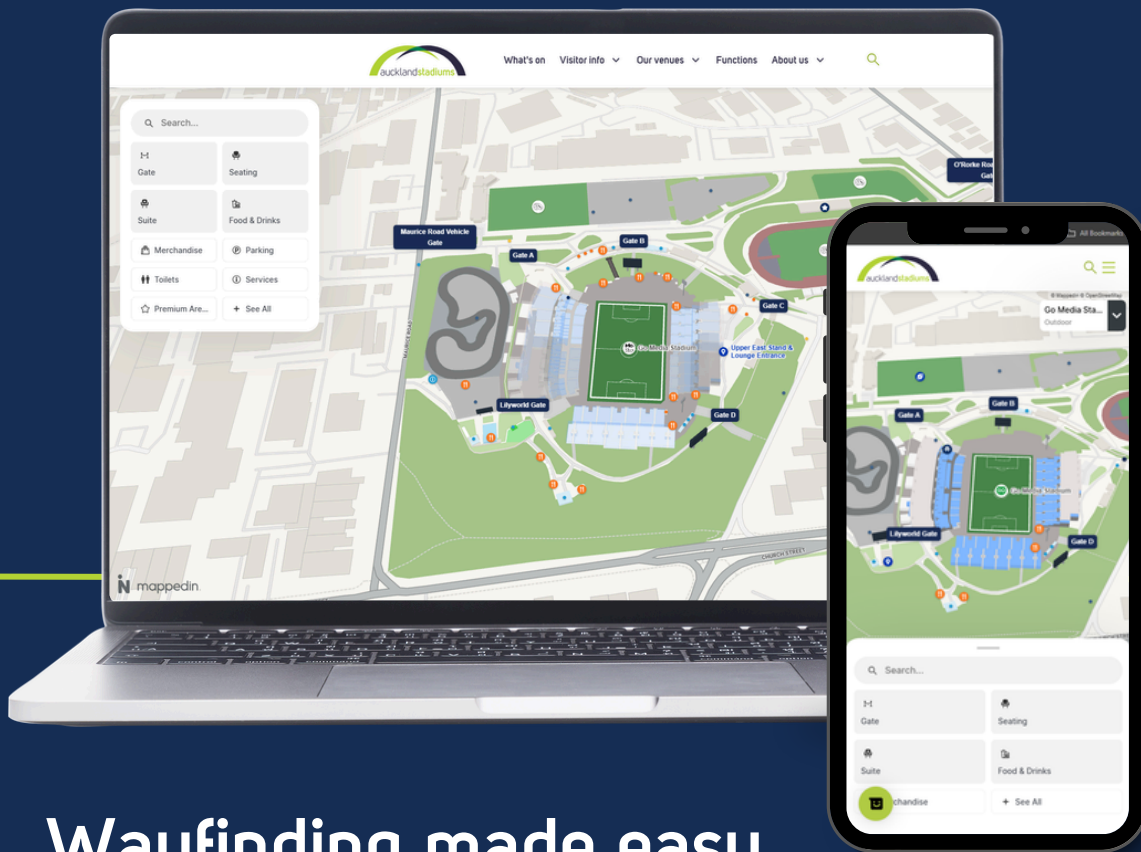

### TICKET BOX OFFICE

Located at Gate B.  
Open from 3pm.  
**CASHLESS\***

Please report all ticket issues on the day to the box office.

## LEAVING THE VENUE

**HEAD TO LILYWORLD BEFORE AND AFTER THE GAME**

Entry gate located in the between the South & West Stand

# PLAN YOUR VISIT

Use our interactive map

## Wayfinding made easy

- ✓ Easily find your seat
- ✓ Key transport info included
- ✓ Step-by-step navigation
- ✓ Accessible journey planner
- ✓ Find bars, food and toilets
- ✓ Find corporate spaces, car parks, water stations & more