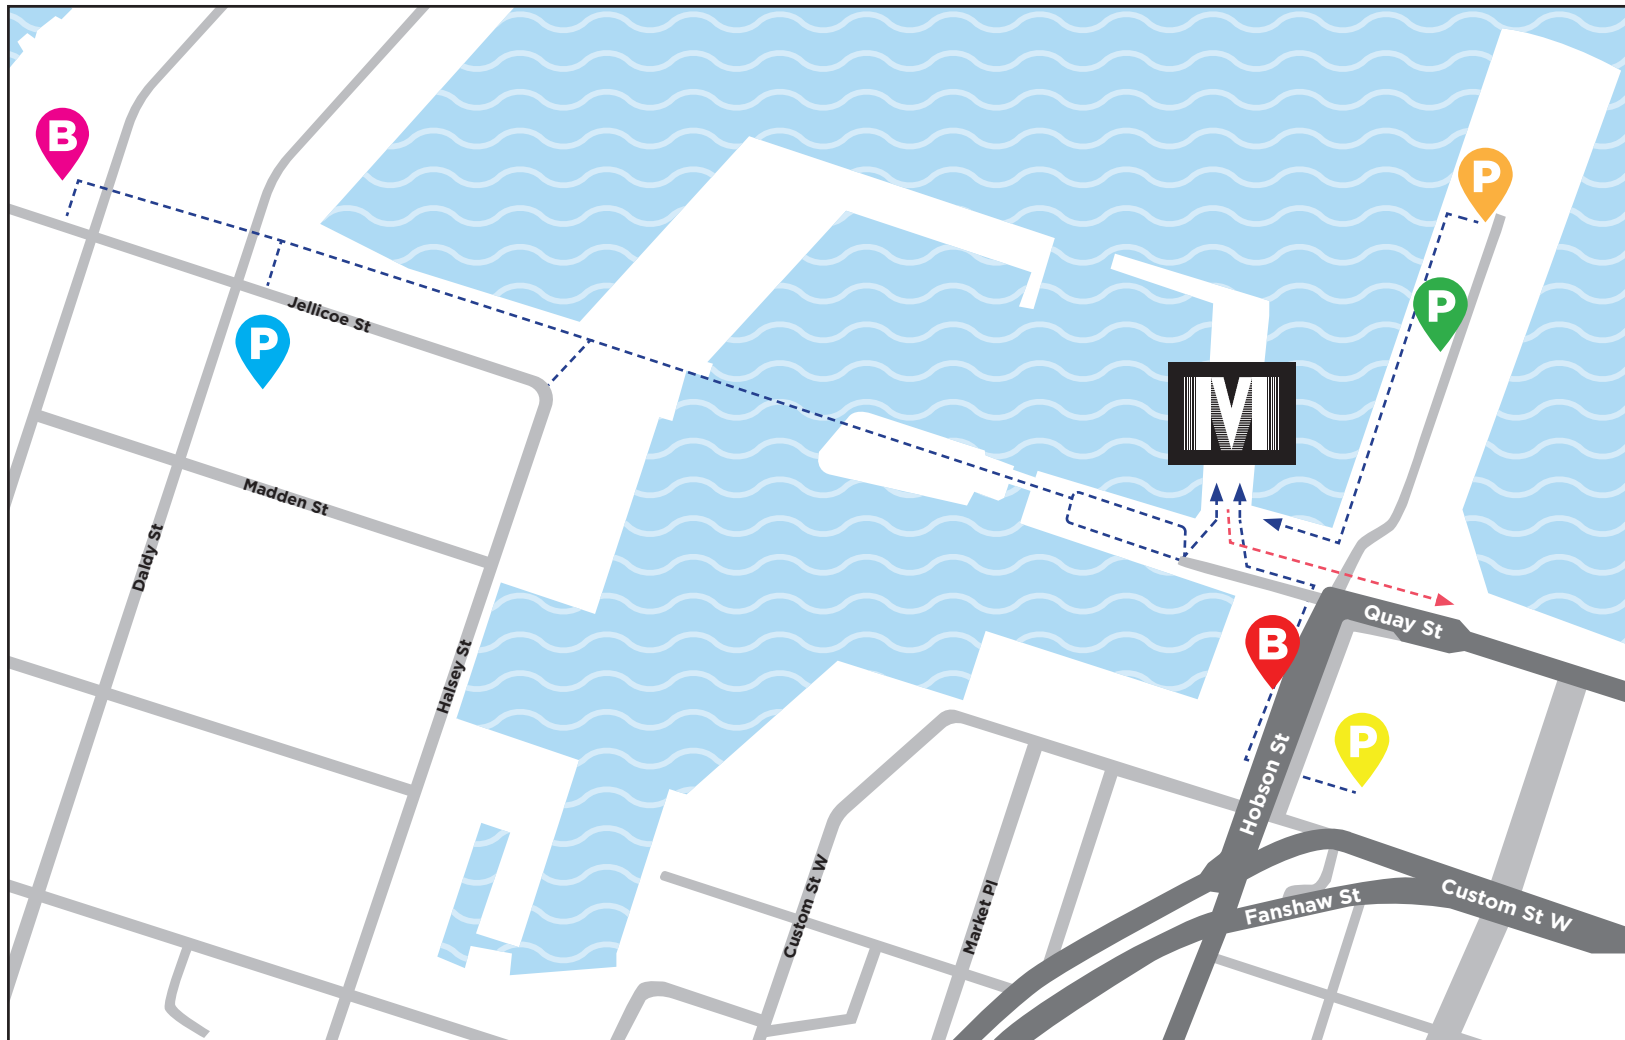

# Transport Information Sheet

**M** New Zealand Maritime Museum

**B** Tour Bus & School Bus Drop Off Point  
2 MIN WALK

**B** Public Bus Stop  
15 MIN WALK  
Bus 20, 75, CTY

**P** Downtown Car Park 5  
MIN WALK *Additional costs apply*

**P** Accessibility Car Parking – Princes' Wharf  
7 MIN WALK  
*Limited spaces  
Additional costs apply*

**P** Oversized Vehicles (larger than a standard van) – Princes' Wharf  
7 MIN WALK  
*Additional costs apply*

**P** Oversized Vehicles (larger than a standard van) – Jellicoe Street Car Park  
15 MIN WALK  
*Additional costs apply*

 Walking Path To New Zealand Maritime Museum

 Walking Path To Transport Centre  
7 MIN WALK  
*Buses, Ferries & Trains*