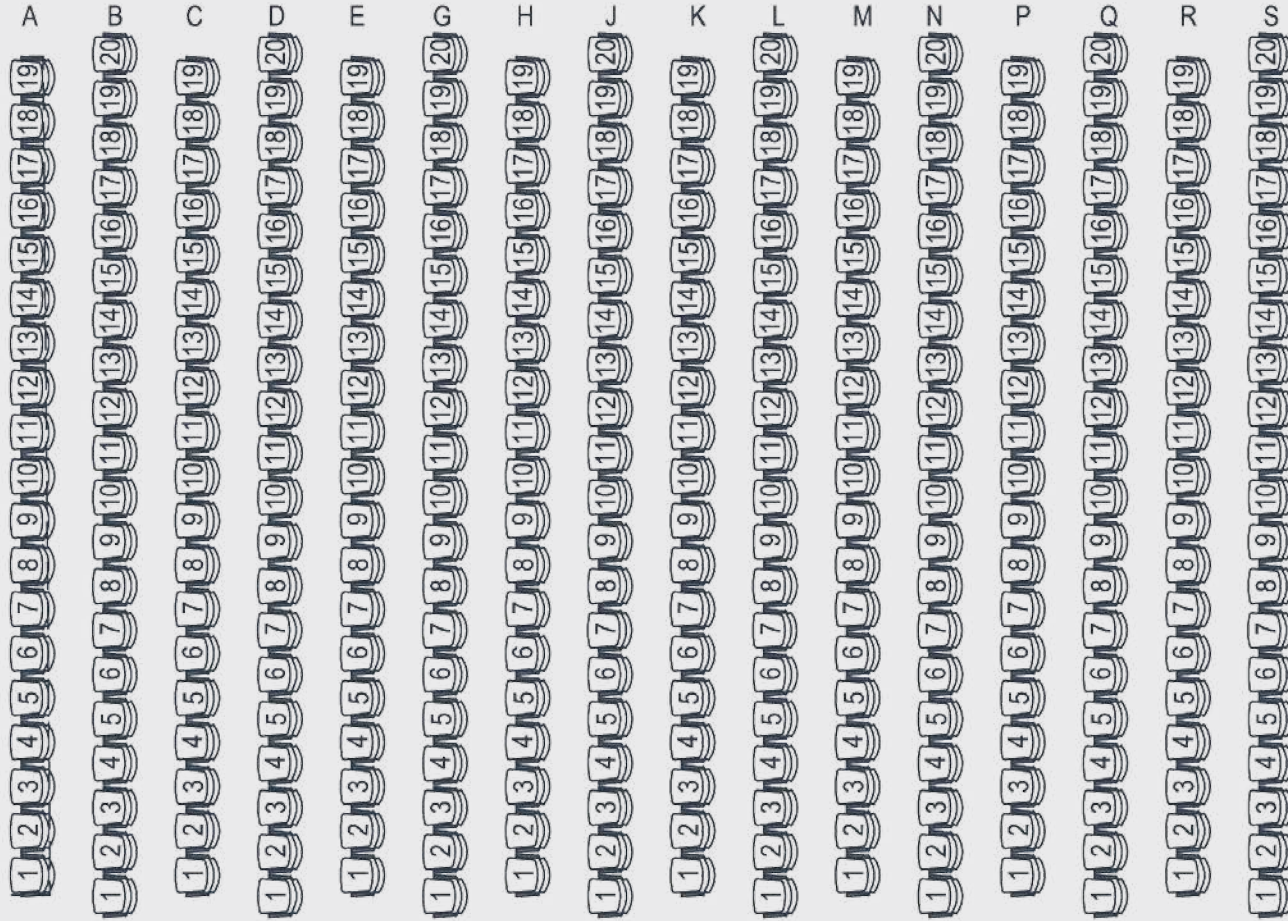

STALLS *lower level*

Concert Chamber, Auckland Town Hall

STAGE

*Seating layout is subject to change.

AUCKLAND
LIVE

GALLERY *upper level*
Concert Chamber, Auckland Town Hall

↑
STAGE