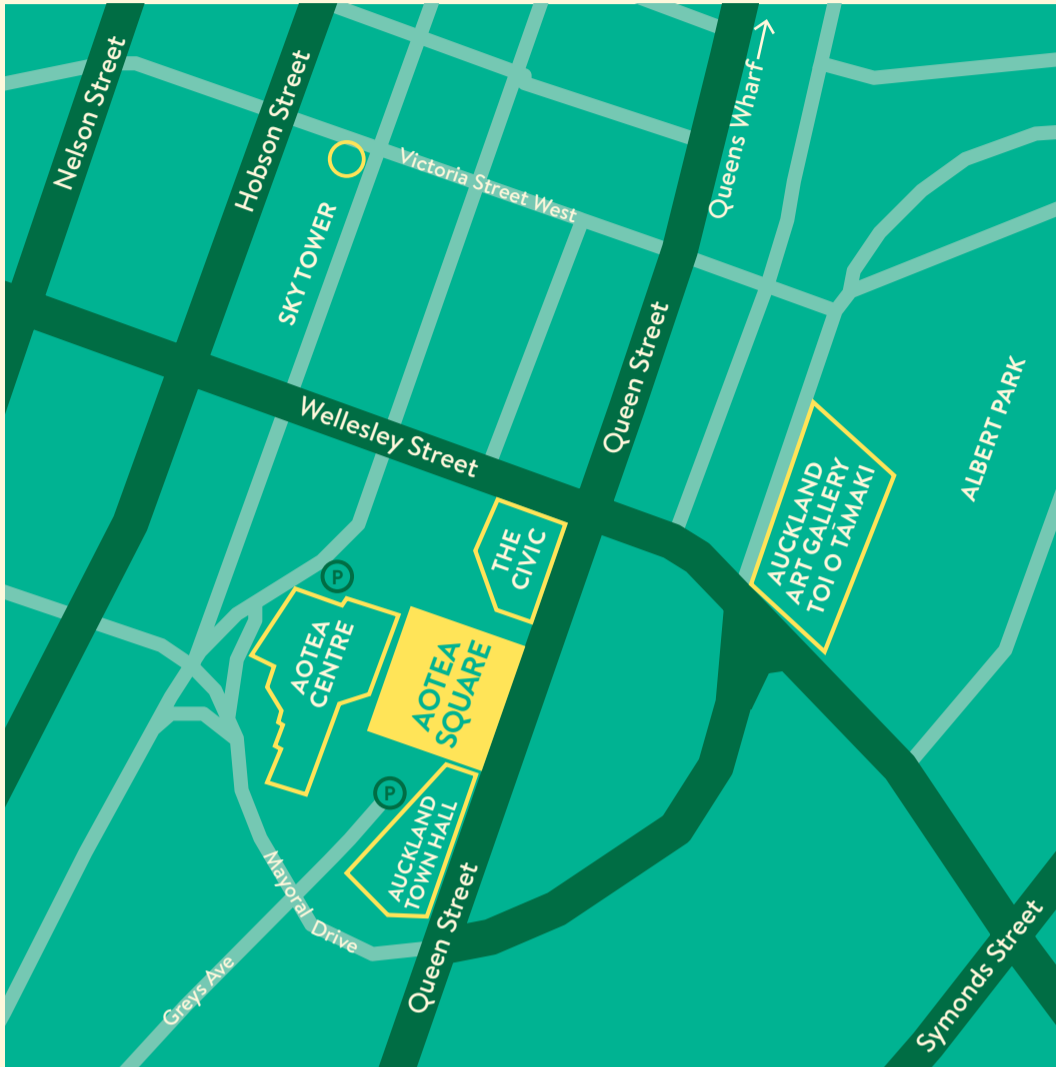

NAU MAI E TE HINE RAUMATI!

A WARM WELCOME TO SUMMER!

Discover what's going on in our favourite summer hang-out, **Aotea Square**.

Set in the heart of Tāmaki Makaurau, it's the perfect central city location where you can kick back, relax and enjoy a drink or snack at Box in the Square Café and Bar as well as catch our tasty line up of live entertainment treats to make your summer sizzle.

FIND US HERE

Hunt for the Wilderpeople

FILM

This quintessential New Zealand film by Taika Waititi kicks off our stellar line up of outdoor films. Curated in partnership with the New Zealand International Film Festival, Doc Edge Festival, Screenies and Show Me Shorts Film Festival. Check out the full list of films happening on the Auckland Live Digital Stage right here.