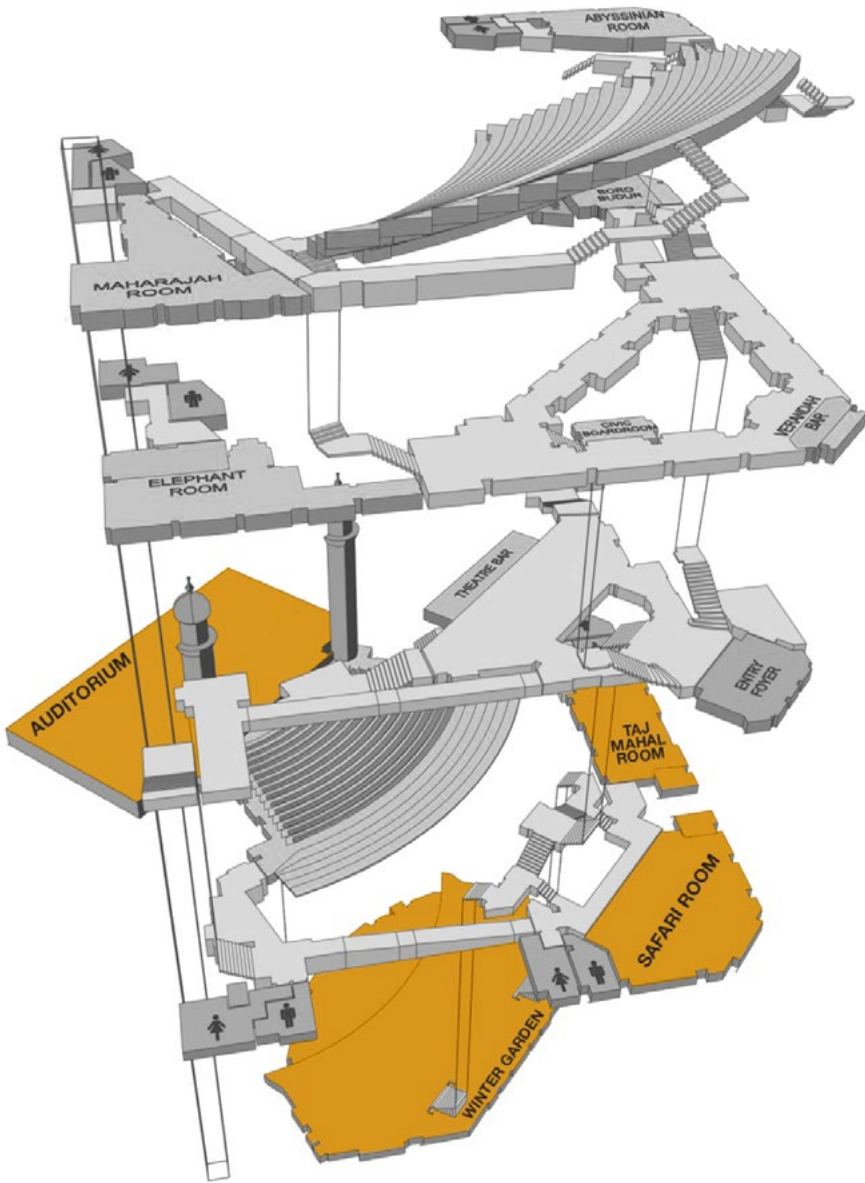

Discover **The Civic** here.

The Civic Foyer

The Civic Stage

Wintergarden

Capacity Chart

ROOMS	HEIGHT m	AREA m ²	THEATRE	U-SHAPE	CLASSROOM	CABARET	BANQUET	COCKTAIL
The Civic Auditorium	24m	1990m ²	2378	—	—	—	—	—
The Civic Stage	—	—	—	—	—	—	210	300
Wintergarden	4m	550m ²	428	—	292	256	320	525
Safari Room	2.75m	160m ²	70	28	40	64	80	80
Taj Mahal Room	4m	110m ²	63	28	40	40	50	70

Please note: All capacities are guidelines only and are based on the maximum use of the space available for standard setups. They may be reduced by staging, technical equipment, dance floors, type of menu being served or entertainment.