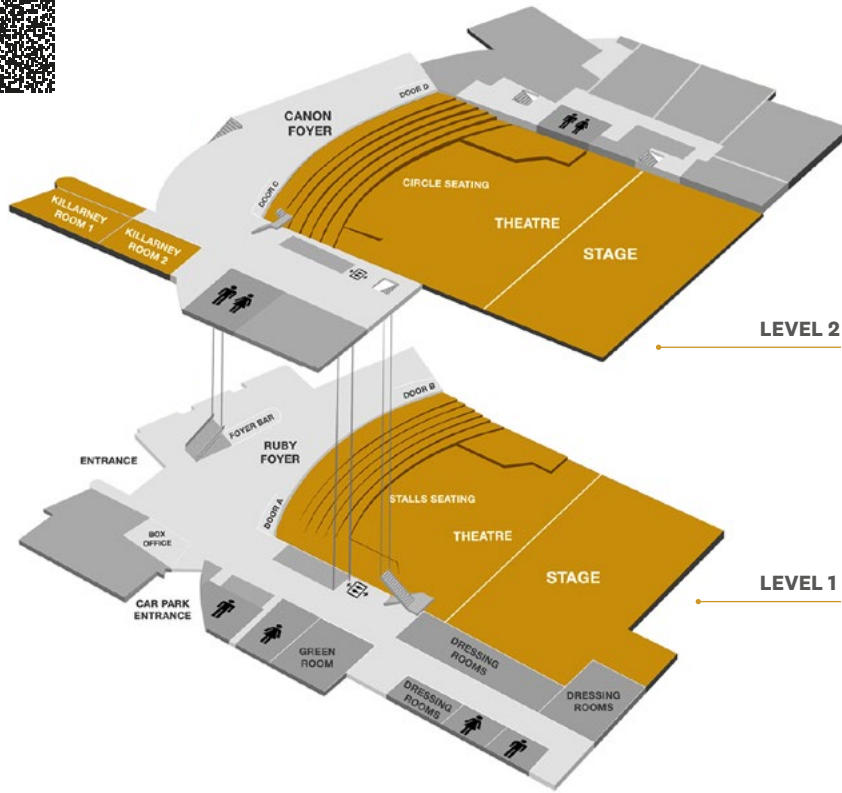

BRUCE MASON CENTRE

AUCKLAND
CONVENTIONS
venues & events

VERSATILE VENUE AT A TRANQUIL BEACHSIDE LOCATION

Conveniently located in central Takapuna, Bruce Mason Centre is a short walk from a selection of restaurants, shops, accommodation and the stunning Takapuna Beach.

With a theatre, break out rooms and two spacious foyers on offer, the venue can cater for conferences, cocktail evenings, product launches and flat-floor gala dinners in the theatre.

FEATURES

- Theatre with tiered seating
- Theatre transforms for dramatic gala dinners
- Tranquil beach side location
- Escape the hustle and bustle of the city
- Only 15 minutes from Auckland's city centre

Discover **Bruce Mason Centre** here.

Exterior

Killarney Room

Ruby Ormiston Foyer

Theatre

Capacity Chart

ROOMS	HEIGHT m	AREA m ²	THEATRE	CLASSROOM	U-SHAPE	CABARET	BANQUET	COCKTAIL	EXHIBITION
Theatre Stalls & Circle	—	—	1070	—	—	—	—	—	—
Flat Floor & Terraces	—	1200m ²	—	—	—	—	406	820	—
Killarney Room 1	3m	75m ²	52	24	15	24	30	50	4
Killarney Room 2	3m	51m ²	40	15	9	16	20	30	2
Killarney Room 1 & 2	3m	126m ²	84	36	—	48	50	90	7
Ruby Ormiston Foyer	—	350m ²	—	—	—	—	—	350	8
Cannon Gallery	—	200m ²	—	—	—	—	—	150	6

Please note: All capacities are guidelines only and are based on the maximum use of the space available for standard setups. They may be reduced by staging, technical equipment, dance floors, type of menu being served or entertainment.