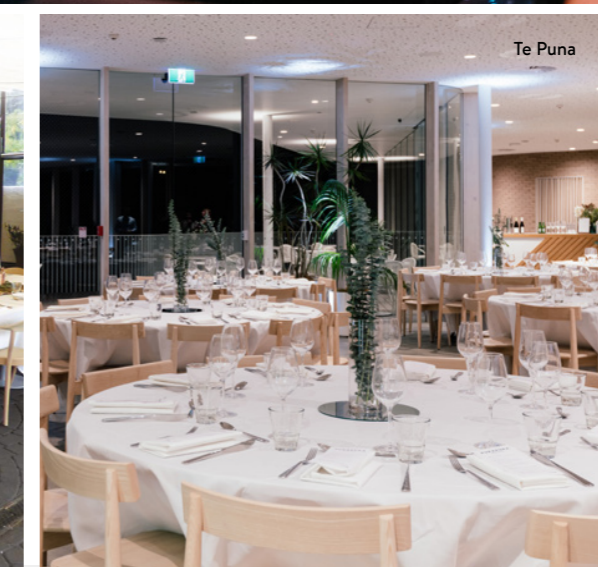

Capacity Chart

ROOMS	HEIGHT m	AREA m²	THEATRE	CLASSROOM	CAFE	CABARET	BANQUET	COCKTAIL
The Domes	Varied	740m²	—	—	—	—	—	—
Te Puna*	3m	80m²	150	130	—	120	150	250
Old Elephant House with Courtyard*	—	170m²	—	—	120	—	30	80
Old Elephant House Courtyard**	—	70m²	50	—	50	—	—	80
Cotton Top Tamarin Shelter ***	—	Varied	40	—	—	—	30	60

Please note: All capacities are guidelines only and are based on the maximum use of the space available for standard setups. They may be reduced by staging, technical equipment, dance floors, type of menu being served or entertainment.

* Available for evening hire only ** Available for day hire only *** Available for wedding ceremonies and pre-function cocktails for evening hire only
◆ Only trestle tables are permitted in the courtyard. ● Bespoke set up only.