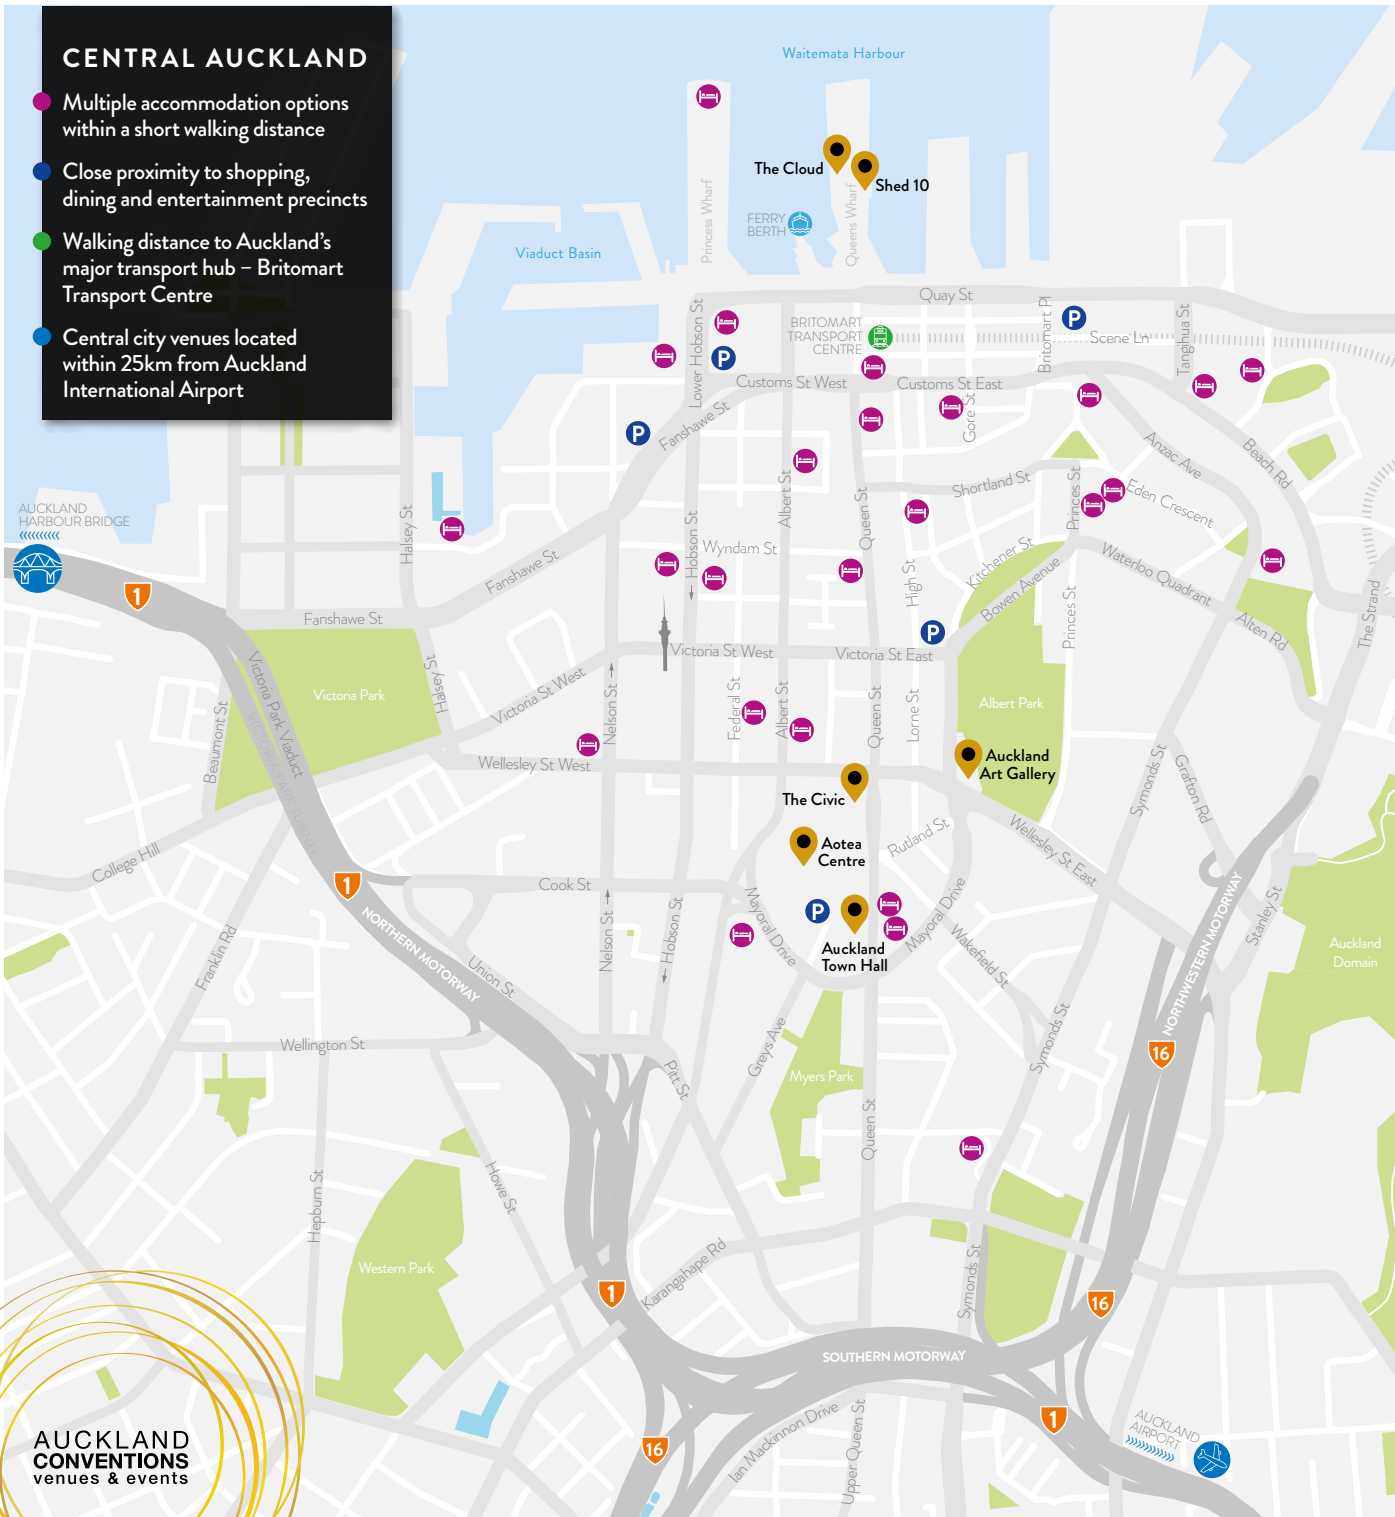

CENTRAL AUCKLAND

- Multiple accommodation options within a short walking distance
- Close proximity to shopping, dining and entertainment precincts
- Walking distance to Auckland's major transport hub – Britomart Transport Centre
- Central city venues located within 25km from Auckland International Airport

WIDER AUCKLAND