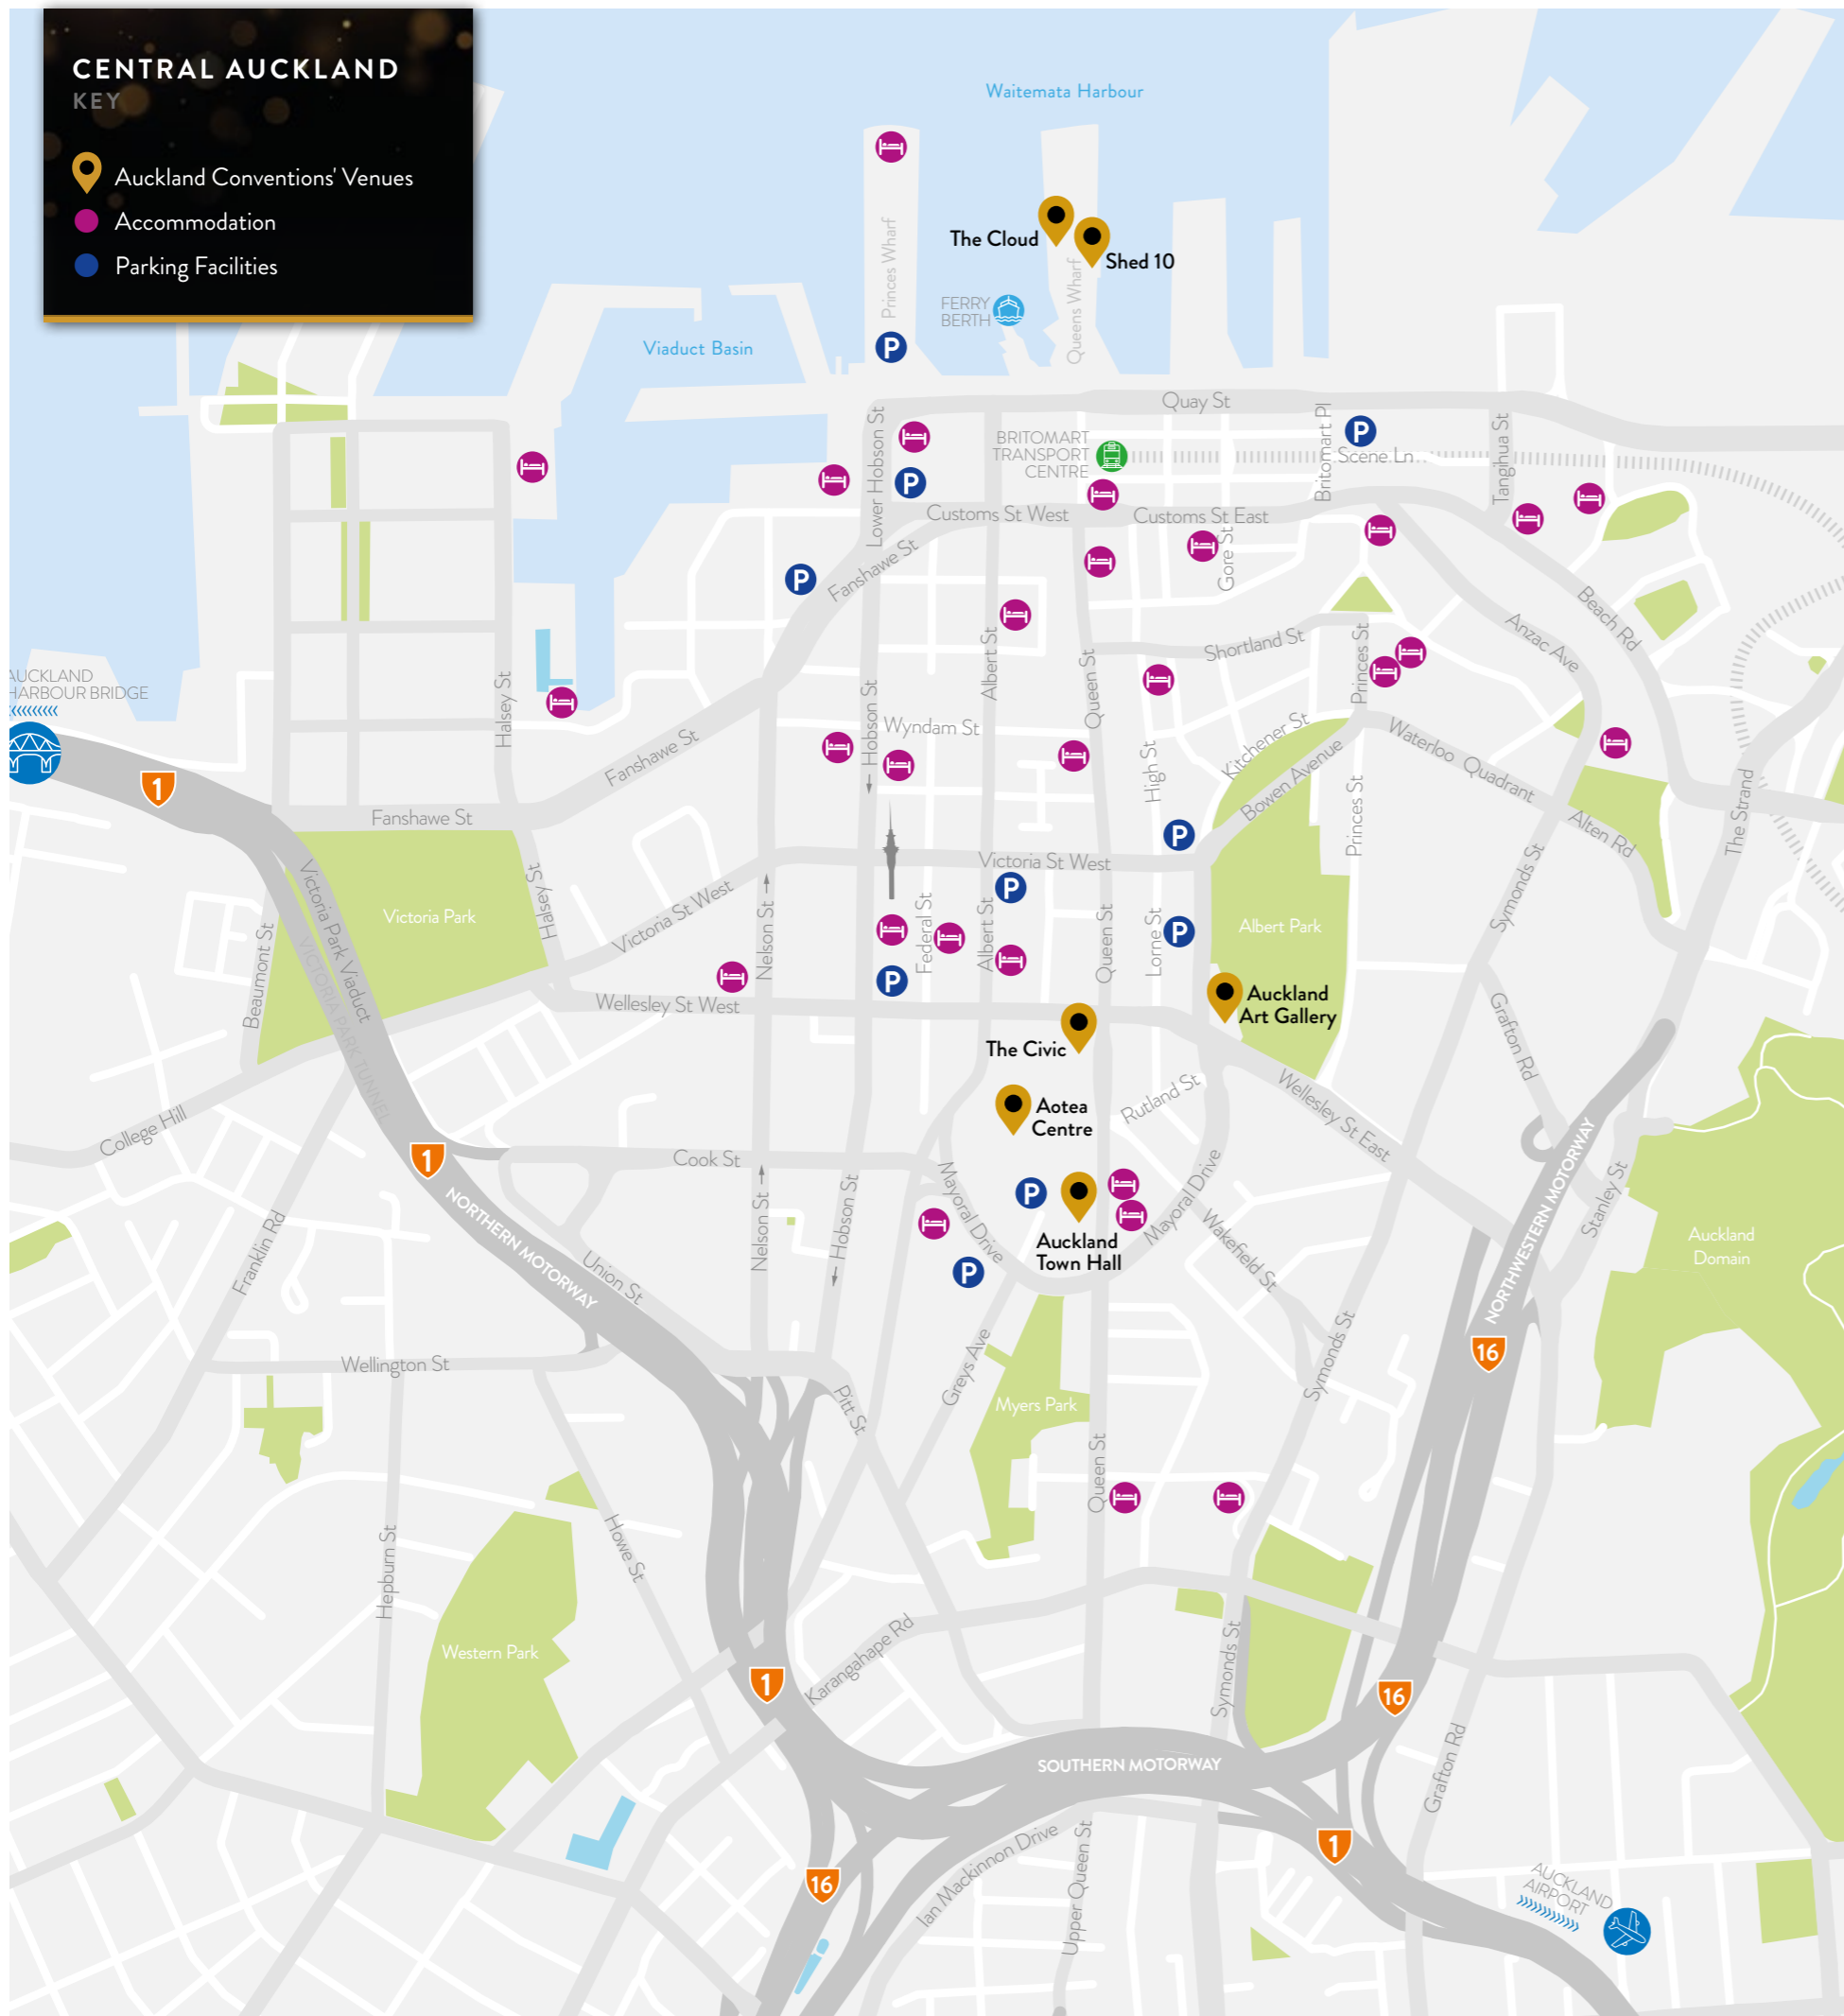

# CENTRAL AUCKLAND

KEY

-  Auckland Conventions' Venues
-  Accommodation
-  Parking Facilities

# WIDER AUCKLAND