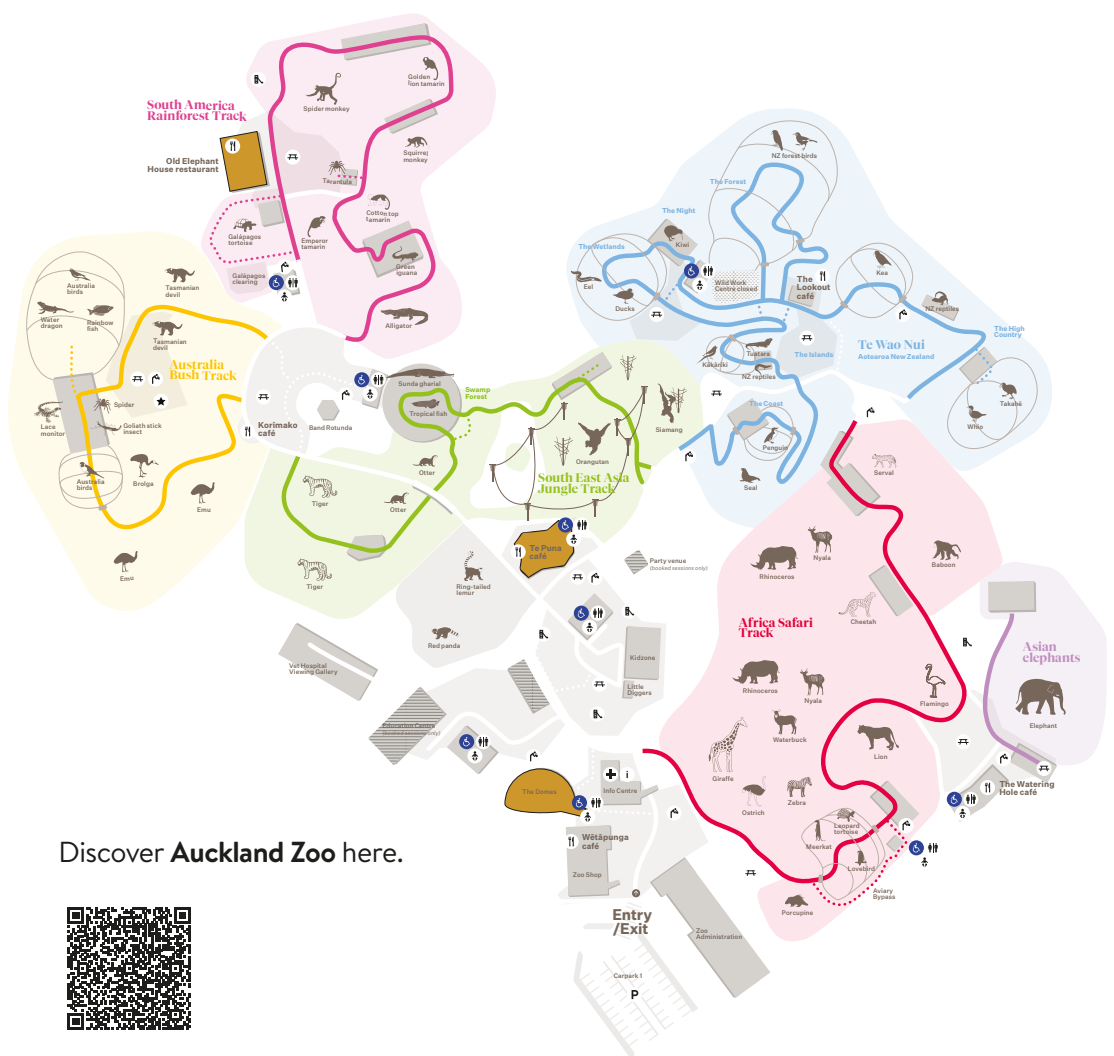

# AUCKLAND ZOO | TE WHARE KARAREHE O TĀMAKI MAKĀURAU

AUCKLAND  
CONVENTIONS  
venues & events

## EXPERIENCE A VENUE LIKE NO OTHER

With Aotearoa New Zealand's largest home of native and exotic wildlife as a backdrop, Auckland Zoo's distinctive function spaces make for memorable events, cocktail functions, seated dinners, team building events and more.

### FEATURES

- Access to explore the Zoo on the day of your event
- Distinctive and flexible spaces
- Located close to the motorway and Auckland CBD
- Available for day and evening bookings
- On-site parking available
- Award winning catering providers

Discover **Auckland Zoo** here.

Old Elephant House

The Domes

The Domes

Old Elephant House Courtyard

Te Puna

Cotton Top Tamarin Shelter

**Capacity Chart**