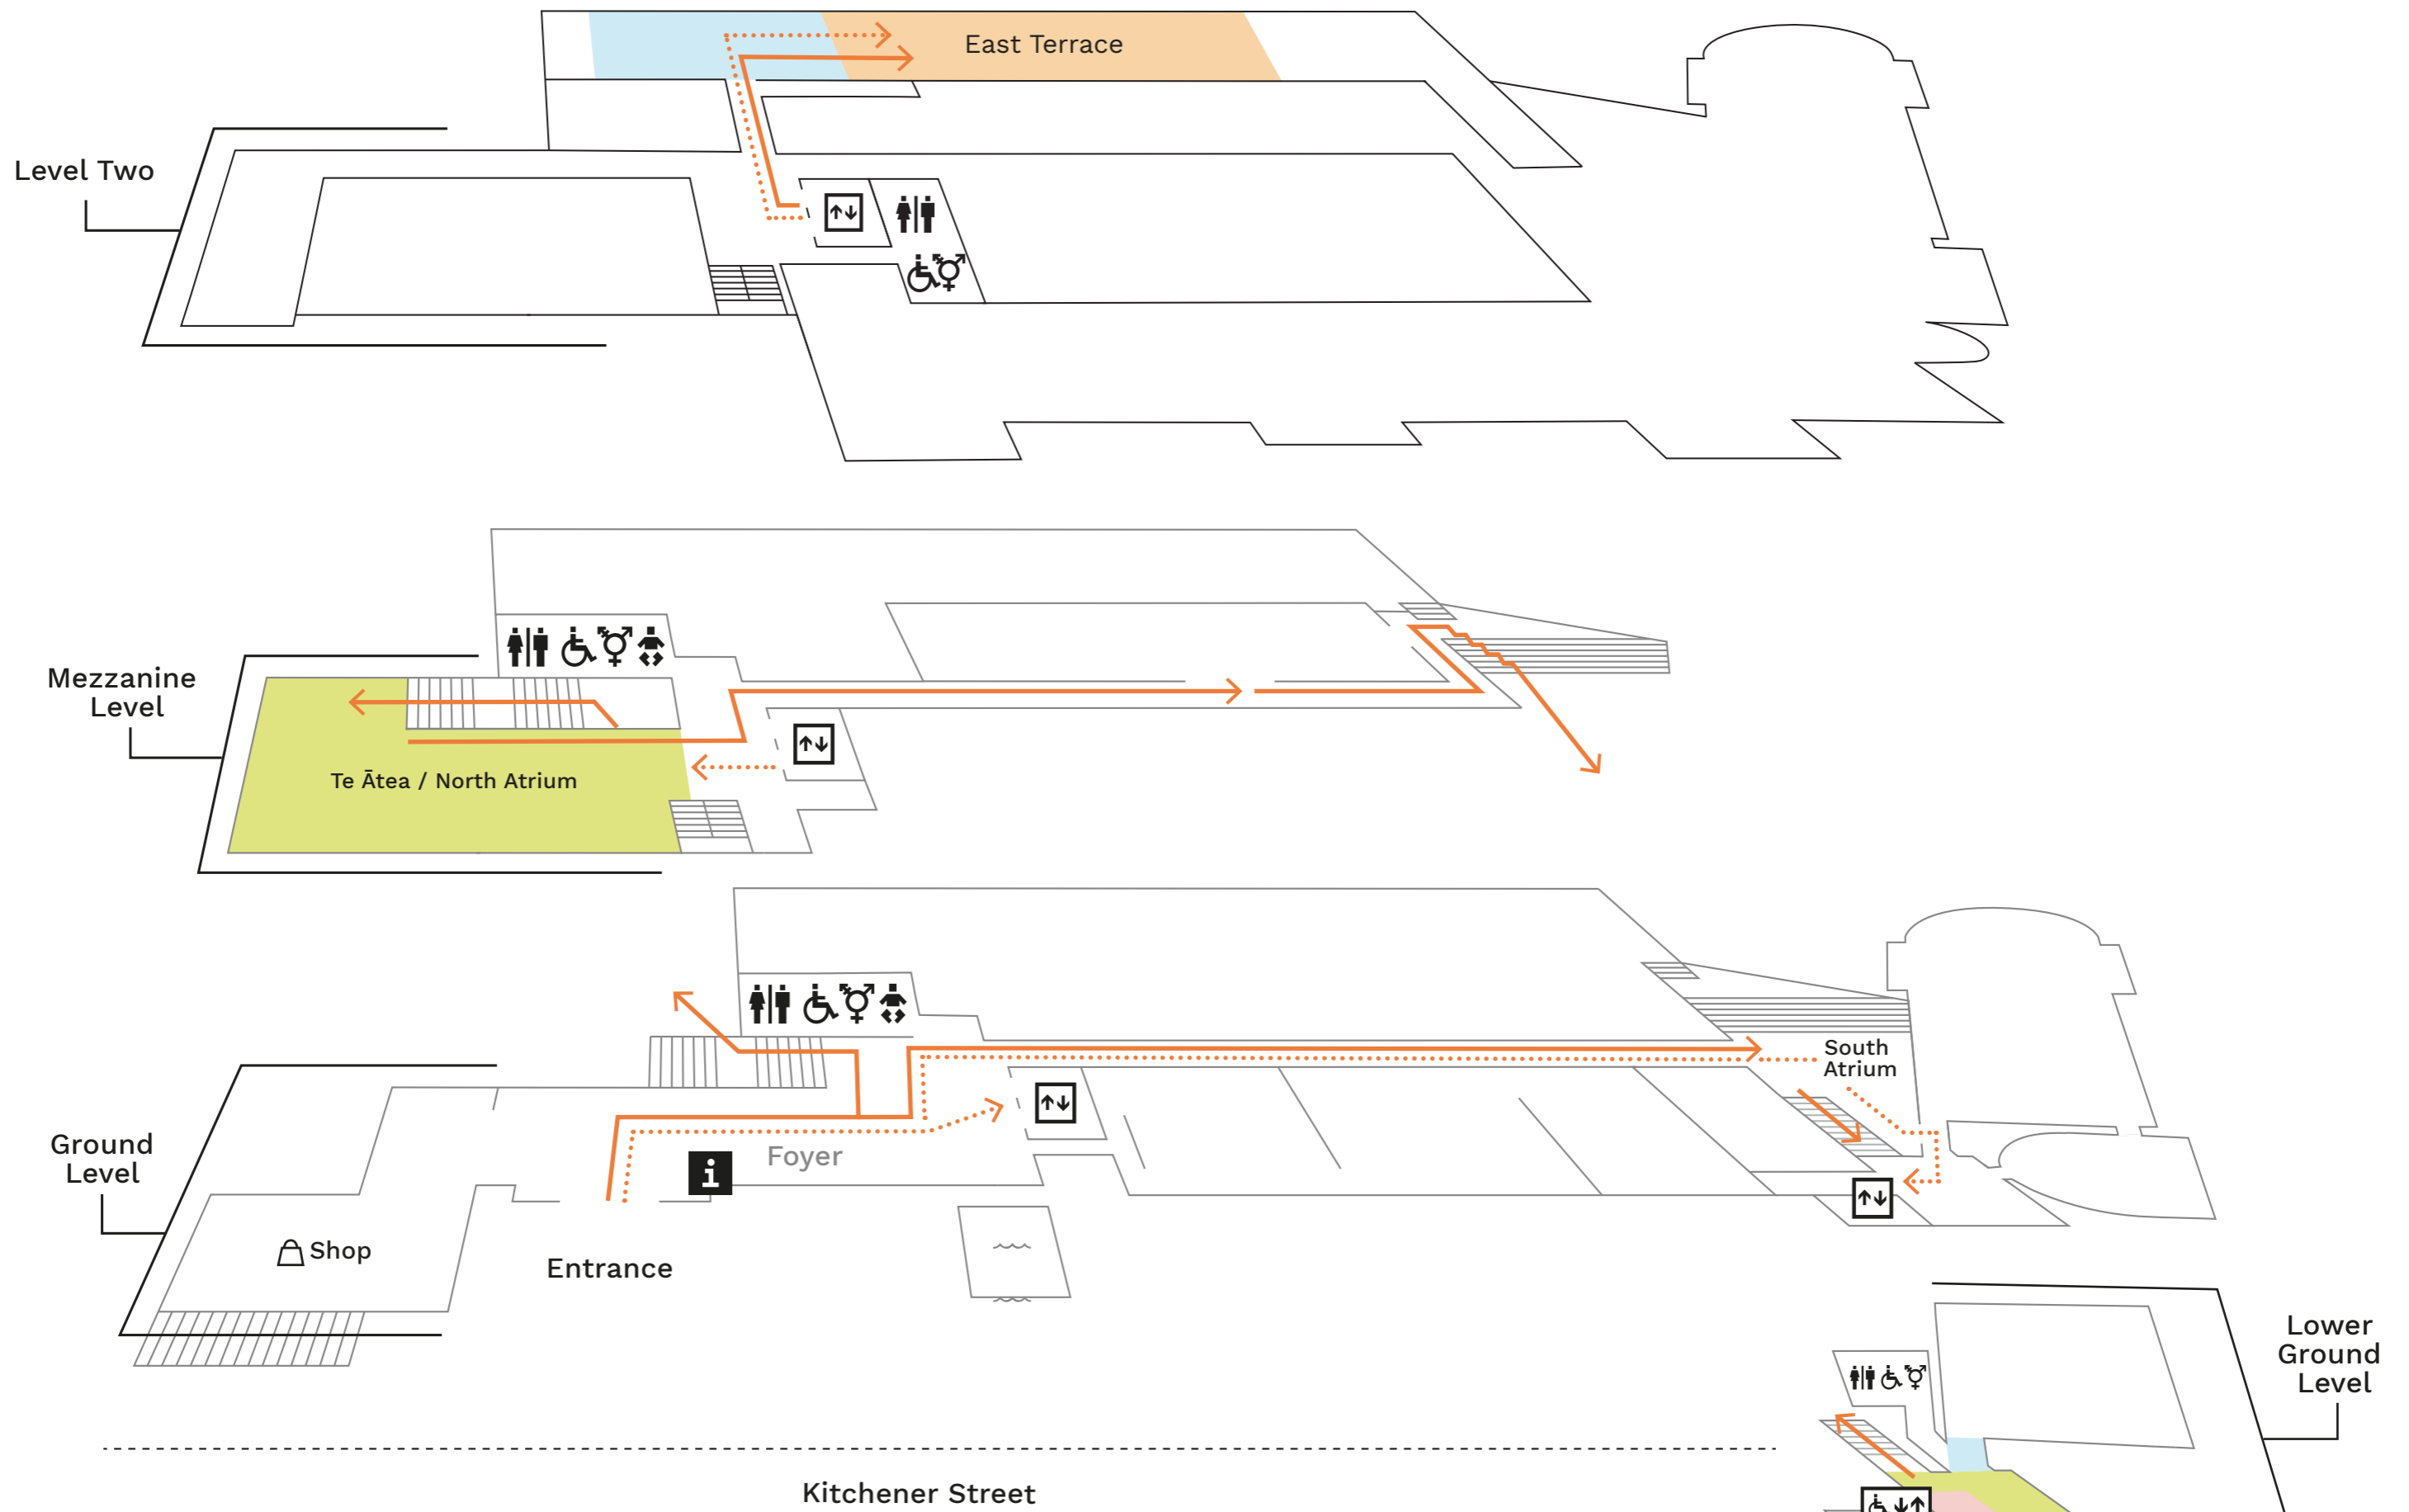

# Auckland Art Gallery Toi o Tāmaki

## Auckland Zinefest Map

 = Zinefest Market Stalls	 = Free Badge Making	 = Recommended Routes
 = Zine Talks & Community Space	 = Seating Space	 = Access Route via Elevators
 = Auckland Zinefest Infodesk & Merch	 = Bathrooms	 = Elevator